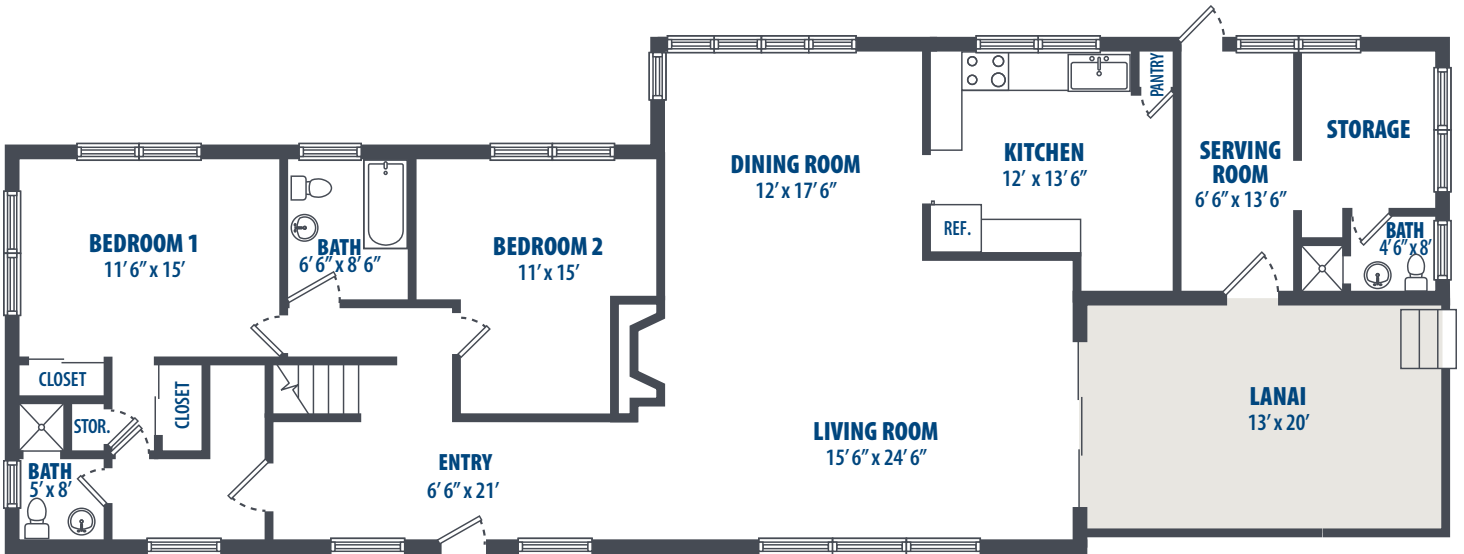

SECOND FLOOR

FIRST FLOOR

3349 Catlin Drive | Honolulu, HI 96818 | Phone: 808-784-7800

**All square footage is approximate.*