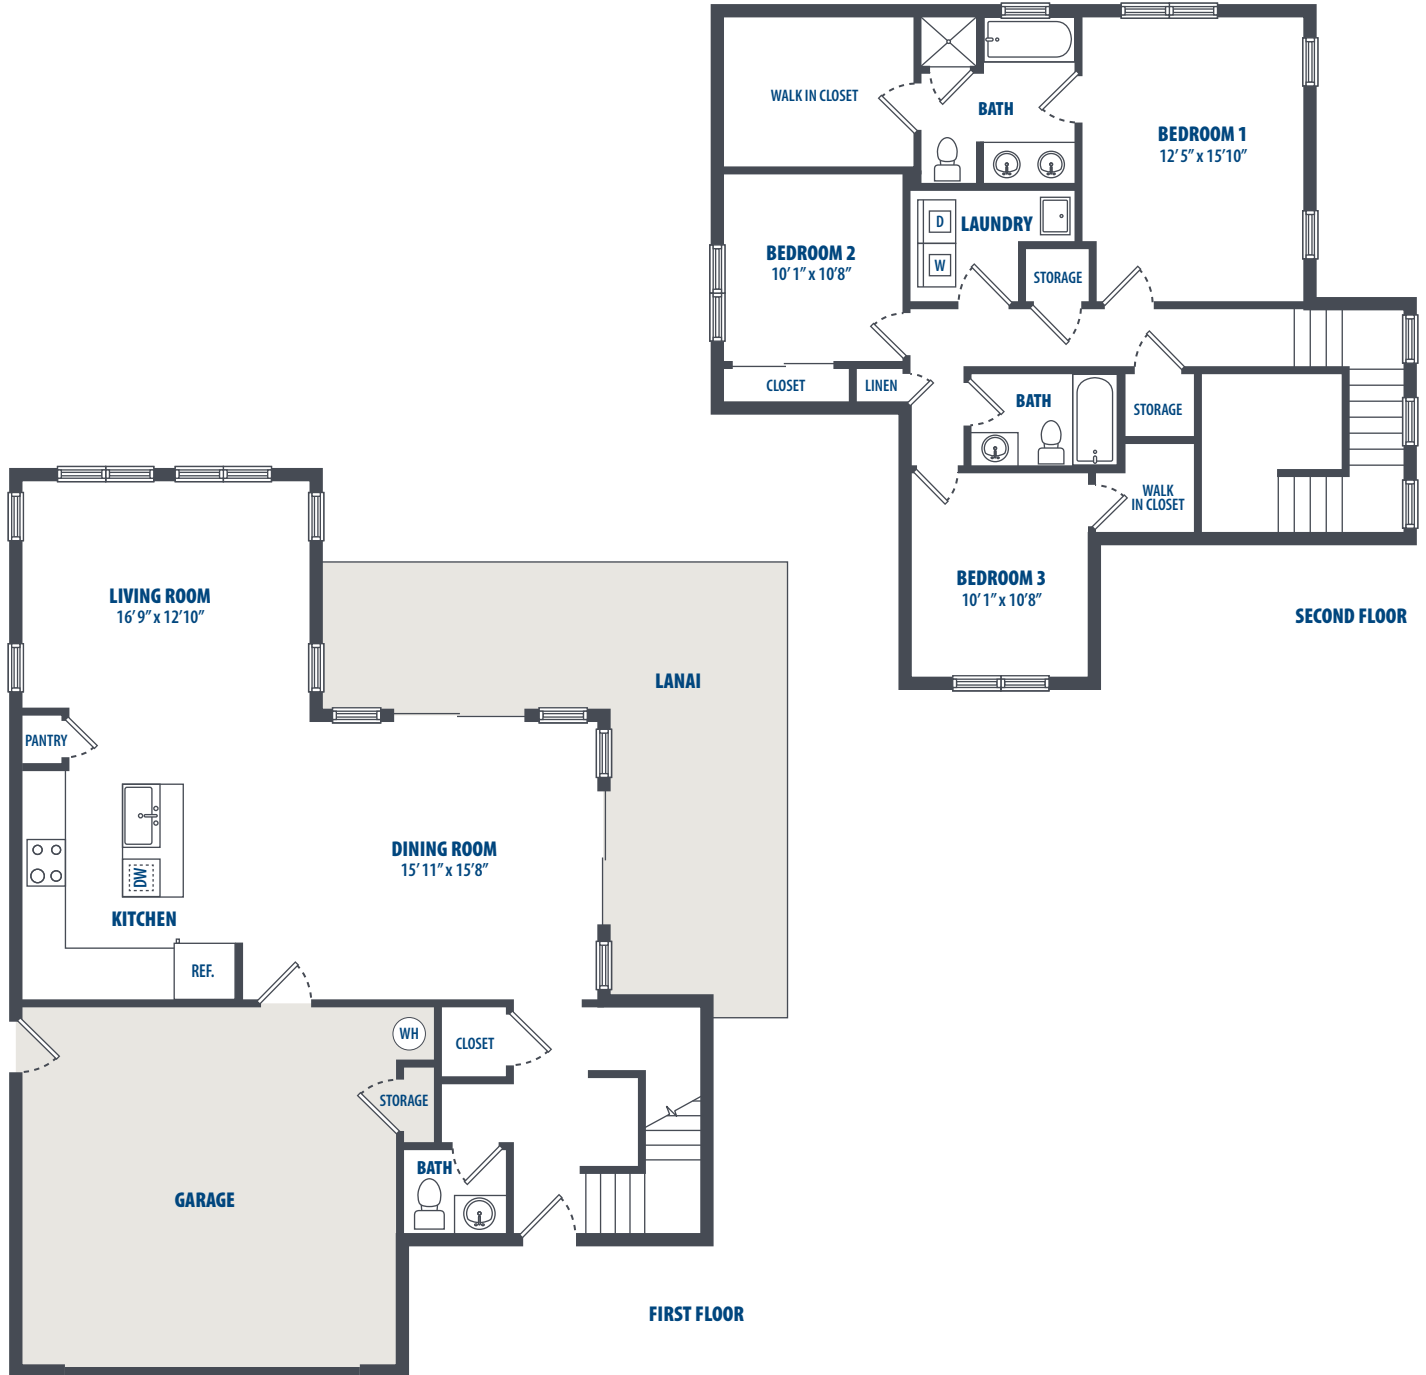

HELE MAI - LUALUALEI

3 Bedroom | 2.5 Bath | 1984 Sq. Ft.*

3349 Catlin Drive | Honolulu, HI 96818 | Phone: 808-784-7800

**All square footage is approximate.*