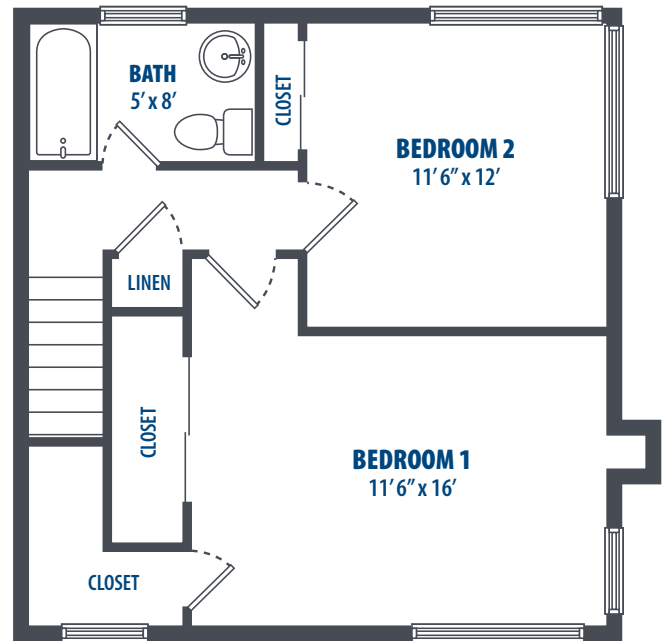

FIRST FLOOR

SECOND FLOOR

3349 Catlin Drive | Honolulu, HI 96818 | Phone: 808-784-7800

**All square footage is approximate.*