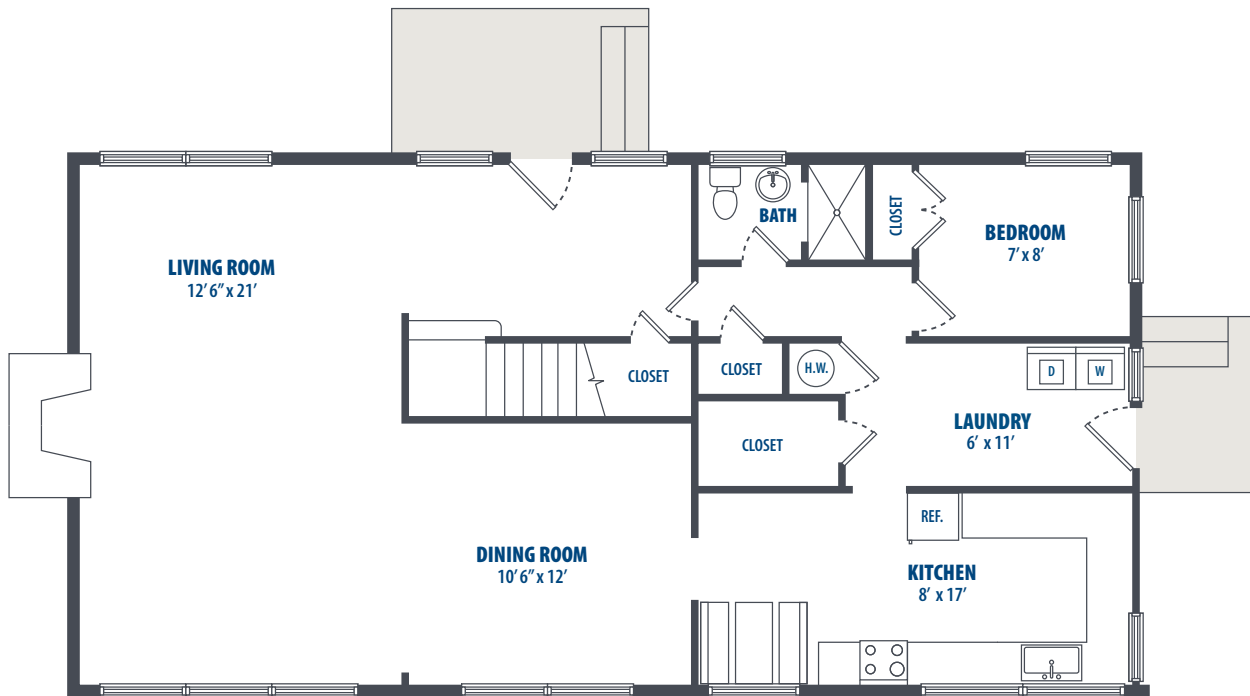

SECOND FLOOR

FIRST FLOOR

3349 Catlin Drive | Honolulu, HI 96818 | Phone: 808-784-7800

*\*All square footage is approximate.*