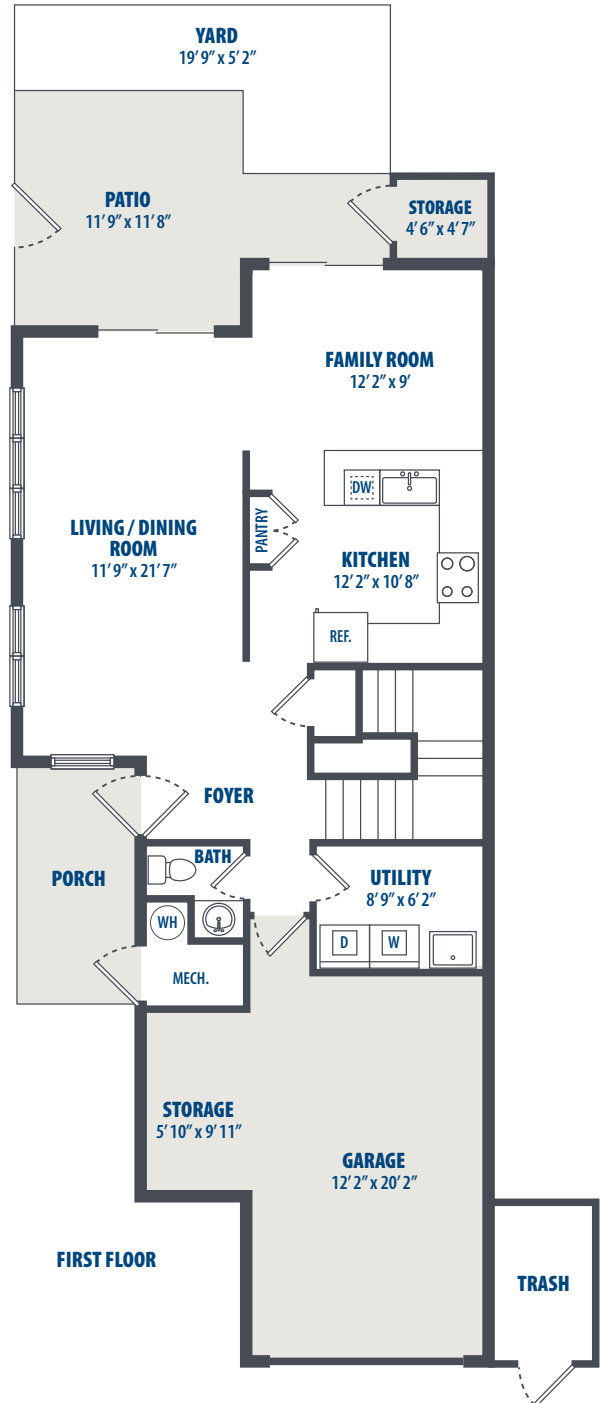

HALE MOKU - KA'O

3 Bedroom | 1.5 Bath | 1200 Sq. Ft.*

SECOND FLOOR

FIRST FLOOR

3349 Catlin Drive | Honolulu, HI 96818 | Phone: 808-784-7800

**All square footage is approximate.*