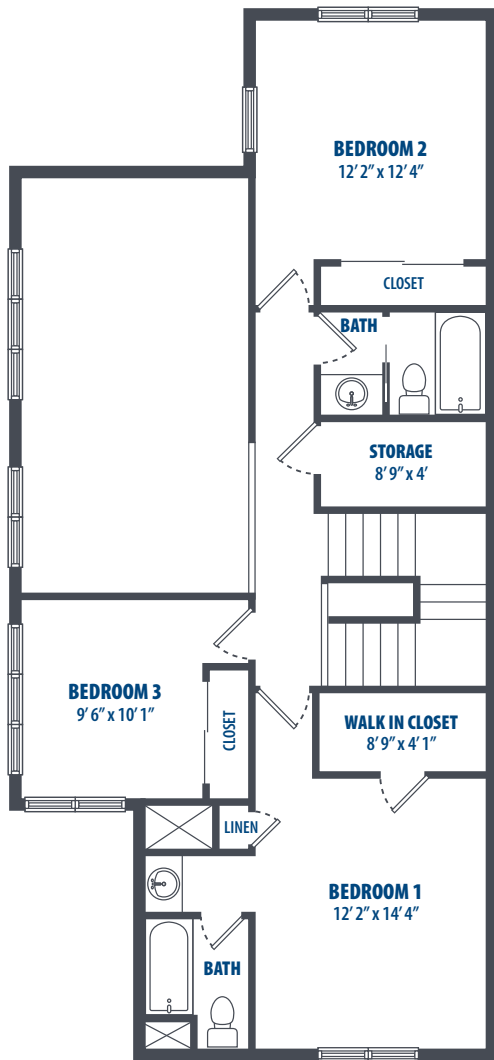

HALE MOKU - KA'O

3 Bedroom | 1.5 Bath | 1200 Sq. Ft.*

SECOND FLOOR

FIRST FLOOR

3349 Catlin Drive | Honolulu, HI 96818 | Phone: 808-784-7800

**All square footage is approximate.*