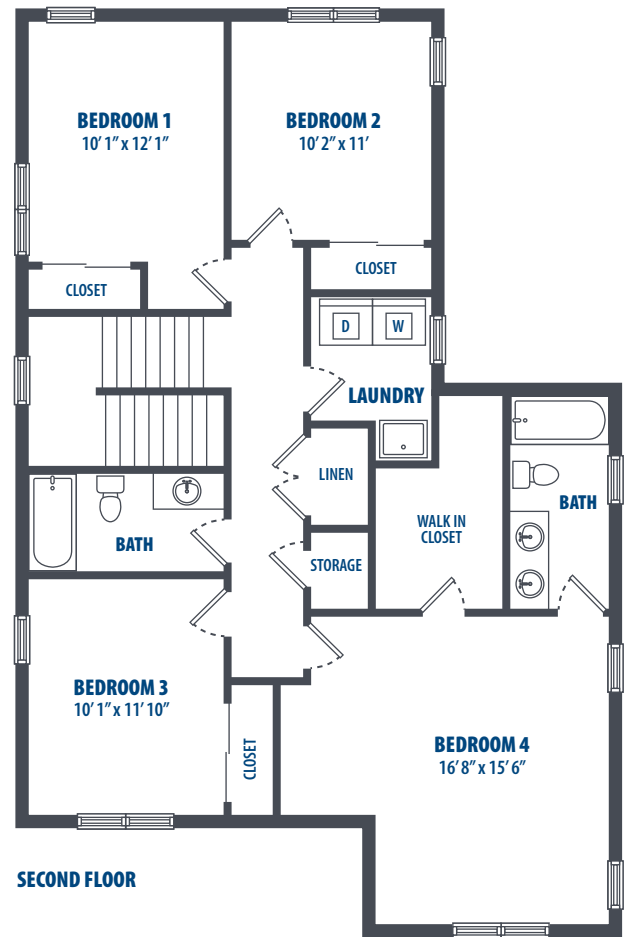

## CATLIN PARK - 214

4 Bedroom | 2.5 Bath | 1953 Sq. Ft.\*

3349 Catlin Drive | Honolulu, HI 96818 | Phone: 808-784-7800

*\*All square footage is approximate.*