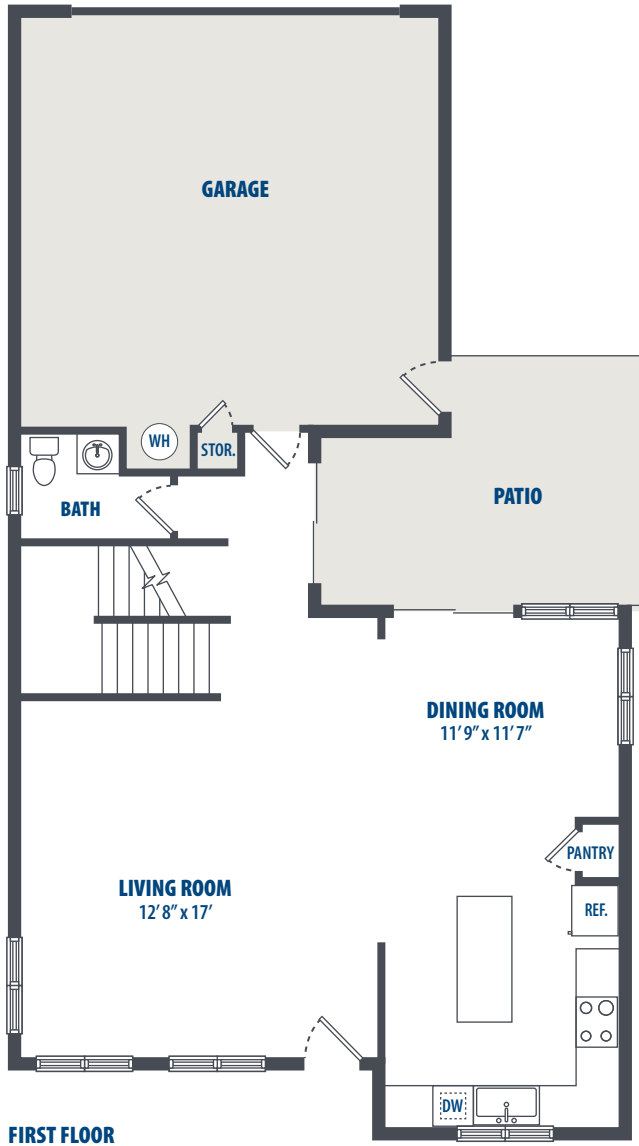

## CATLIN PARK - 214

4 Bedroom | 2.5 Bath | 1953 Sq. Ft.\*

3349 Catlin Drive | Honolulu, HI 96818 | Phone: 808-784-7800

*\*All square footage is approximate.*