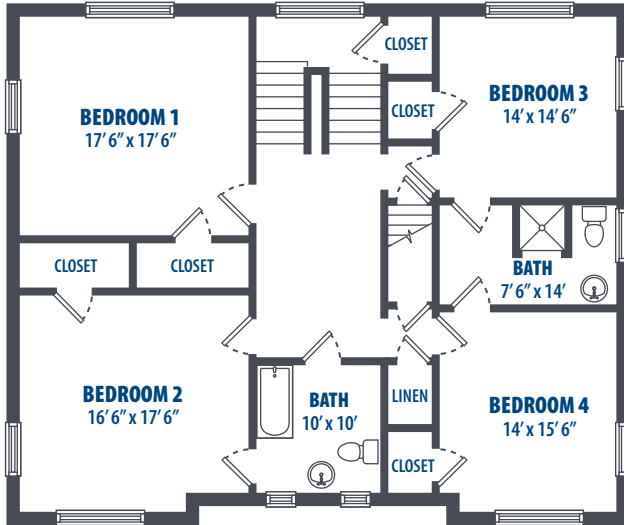

HALE ALI'I - 14D.2

4 Bedroom | 2.5 Bath | 3050 Sq. Ft.*

3349 Catlin Drive | Honolulu, HI 96818 | Phone: 808-784-7800

**All square footage is approximate.*