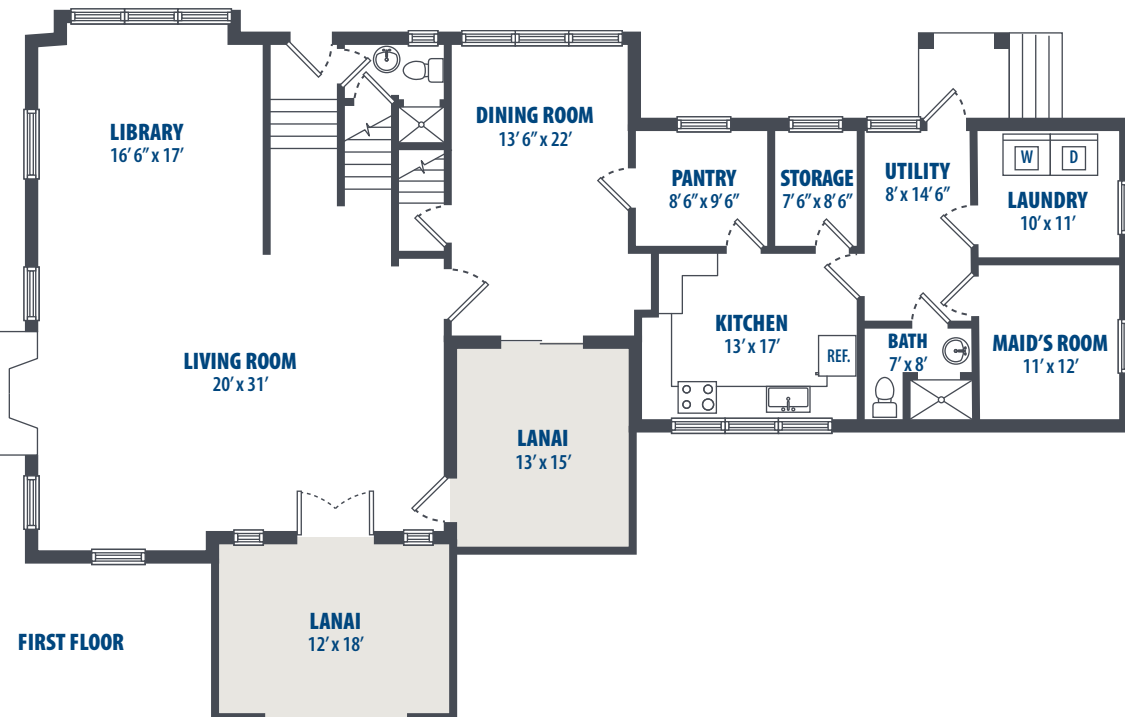

HALE ALI'I - 14D.2

4 Bedroom | 2.5 Bath | 3050 Sq. Ft.*

3349 Catlin Drive | Honolulu, HI 96818 | Phone: 808-784-7800

**All square footage is approximate.*