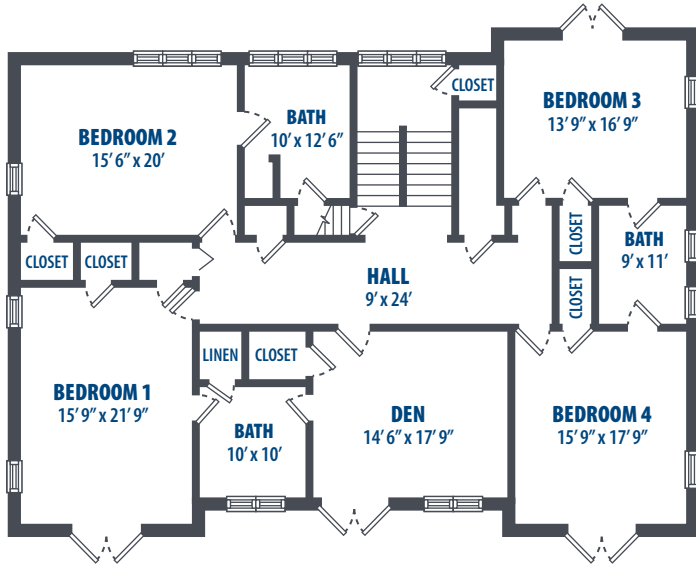

HALE ALI'I - 14D.1

5 Bedroom | 3.5 Bath | 6068 Sq. Ft.*

SECOND FLOOR

FIRST FLOOR

3349 Catlin Drive | Honolulu, HI 96818 | Phone: 808-784-7800

**All square footage is approximate.*