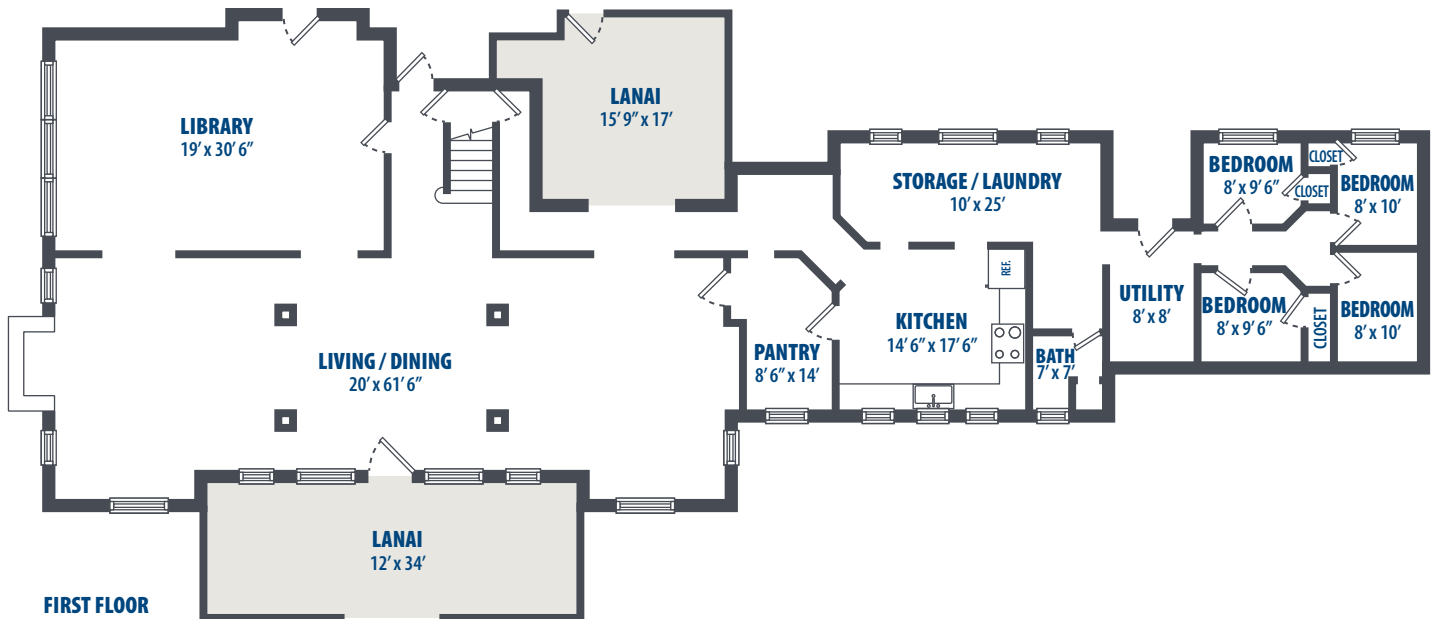

HALE ALI'I - 14D.1

5 Bedroom | 3.5 Bath | 6068 Sq. Ft.*

SECOND FLOOR

FIRST FLOOR

3349 Catlin Drive | Honolulu, HI 96818 | Phone: 808-784-7800

**All square footage is approximate.*