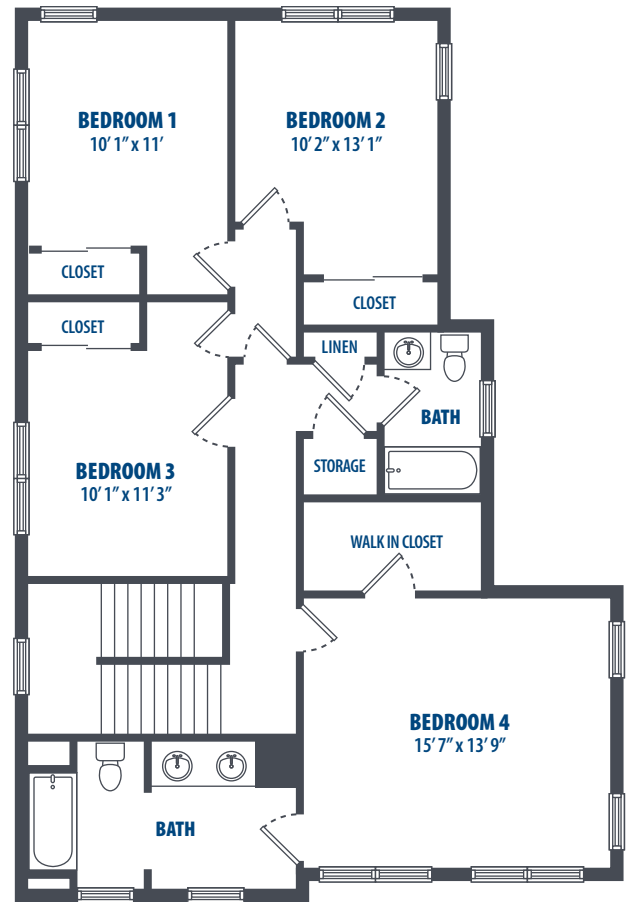

## CATLIN PARK - 213

4 Bedroom | 2.5 Bath | 1966 Sq. Ft.\*

**FIRST FLOOR**

**SECOND FLOOR**

3349 Catlin Drive | Honolulu, HI 96818 | Phone: 808-784-7800

*\*All square footage is approximate.*