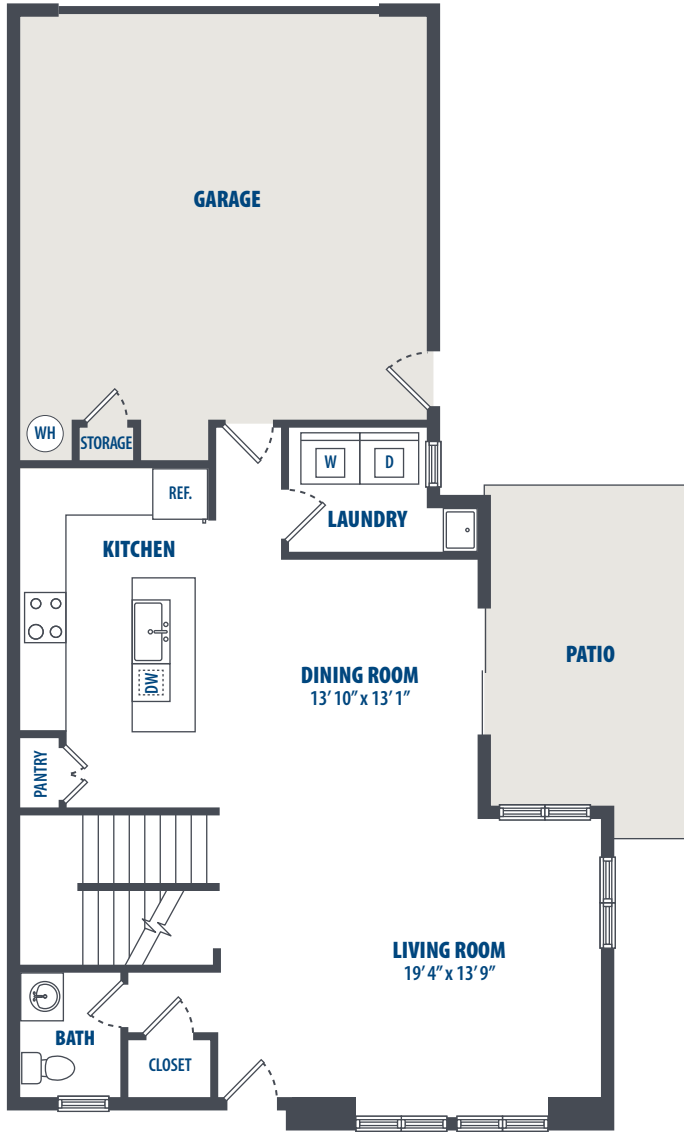

## CATLIN PARK - 213

4 Bedroom | 2.5 Bath | 1966 Sq. Ft.\*

**FIRST FLOOR**

**SECOND FLOOR**

3349 Catlin Drive | Honolulu, HI 96818 | Phone: 808-784-7800

*\*All square footage is approximate.*