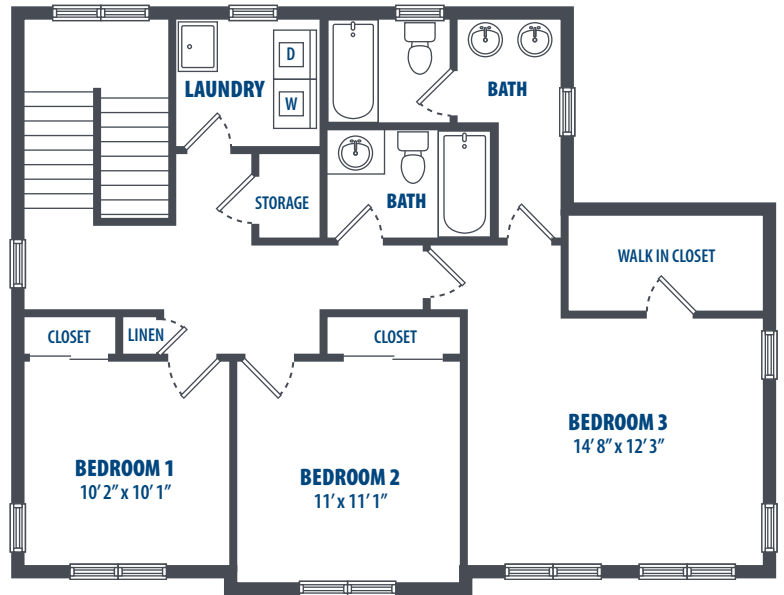

FORD ISLAND LANDING - 221

3 Bedroom | 2.5 Bath | 1763 Sq. Ft.*

SECOND FLOOR

FIRST FLOOR

3349 Catlin Drive | Honolulu, HI 96818 | Phone: 808-784-7800

**All square footage is approximate.*