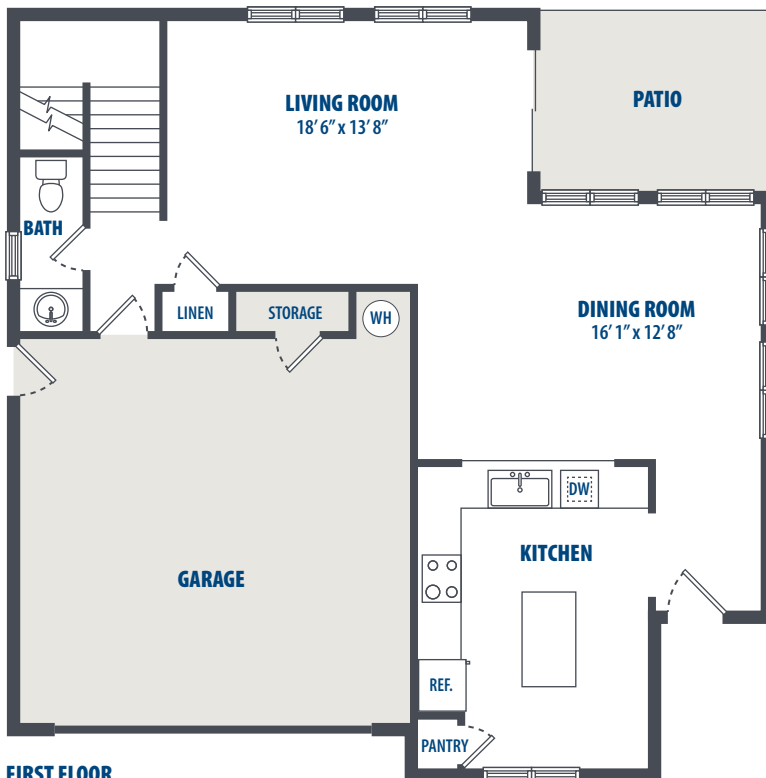

FORD ISLAND LANDING - 221

3 Bedroom | 2.5 Bath | 1763 Sq. Ft.*

SECOND FLOOR

FIRST FLOOR

3349 Catlin Drive | Honolulu, HI 96818 | Phone: 808-784-7800

**All square footage is approximate.*