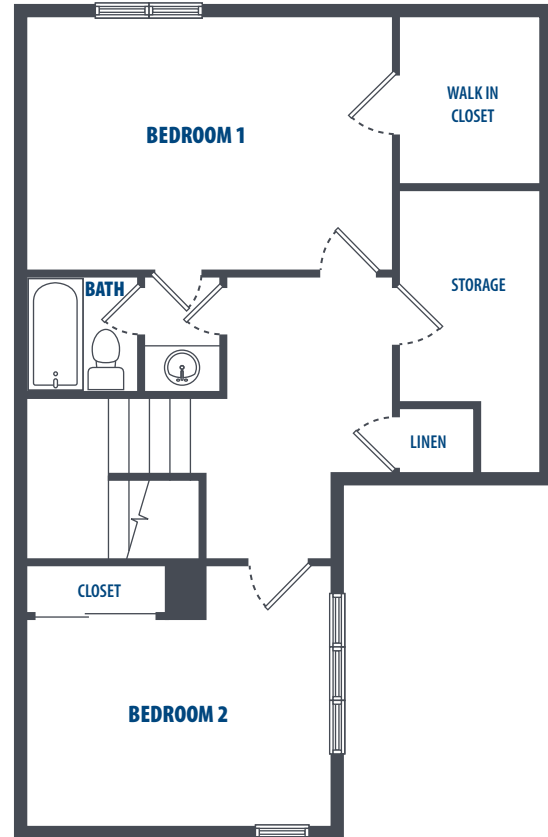

'OHANA

HUNT MILITARY COMMUNITY

DORIS MILLER PARK - HONOR

2 Bedroom | 1.5 Bath | 949 Sq.Ft.*

3349 Catlin Drive | Honolulu, HI 96818 | Phone: 808-784-7800

**All square footage is approximate.*