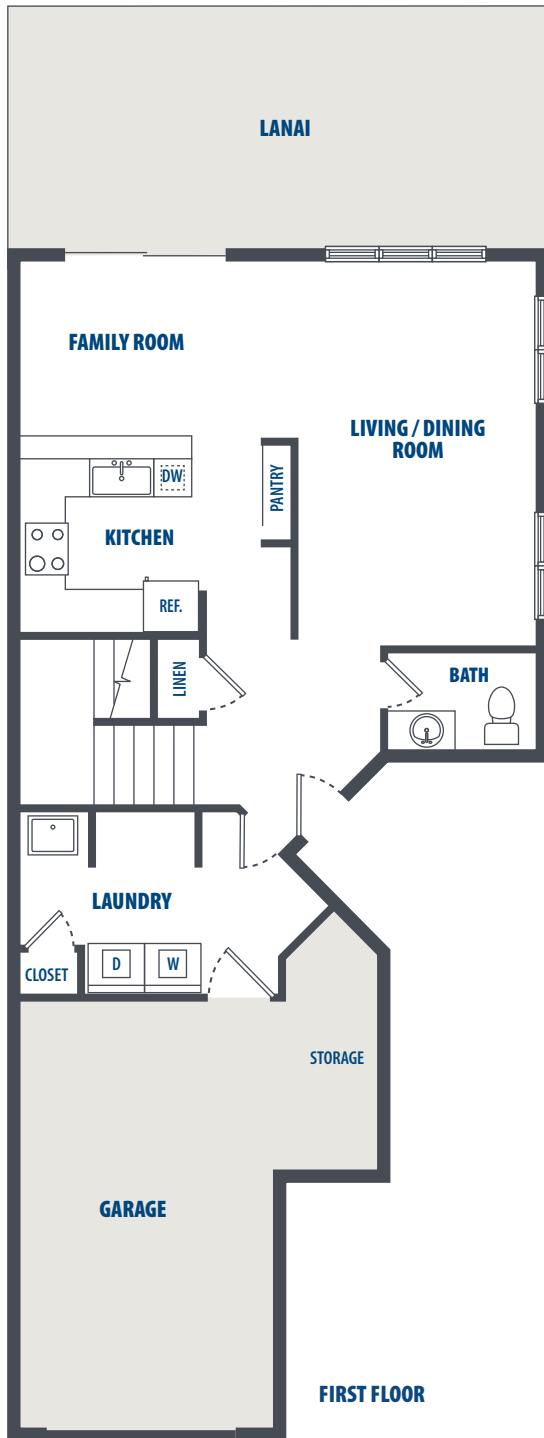

'OHANA

HUNT MILITARY COMMUNITY

DORIS MILLER PARK - HONOR

2 Bedroom | 1.5 Bath | 949 Sq.Ft.*

3349 Catlin Drive | Honolulu, HI 96818 | Phone: 808-784-7800

**All square footage is approximate.*