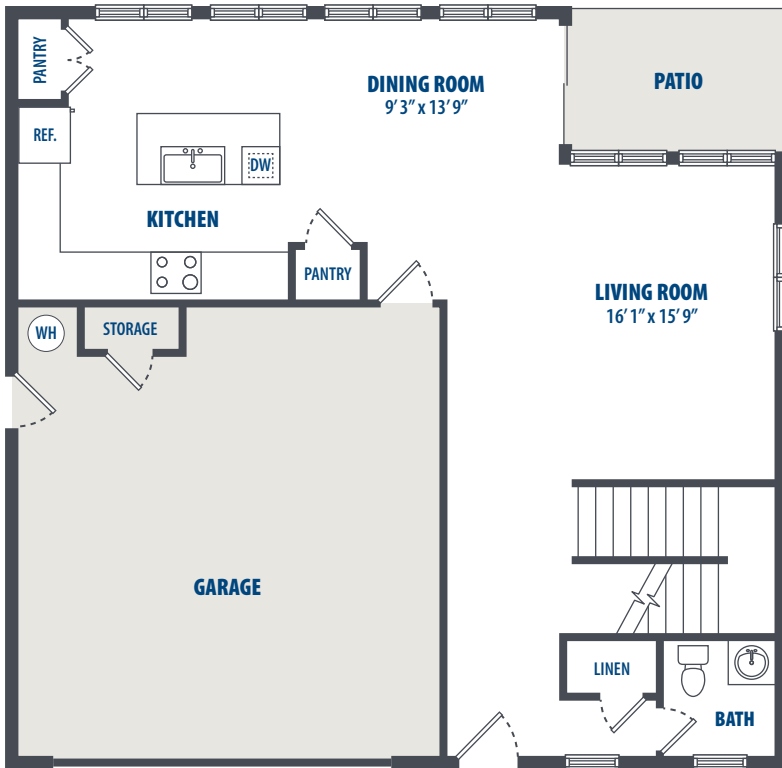

**FIRST FLOOR**

3349 Catlin Drive | Honolulu, HI 96818 | Phone: 808-784-7800

*\*All square footage is approximate.*