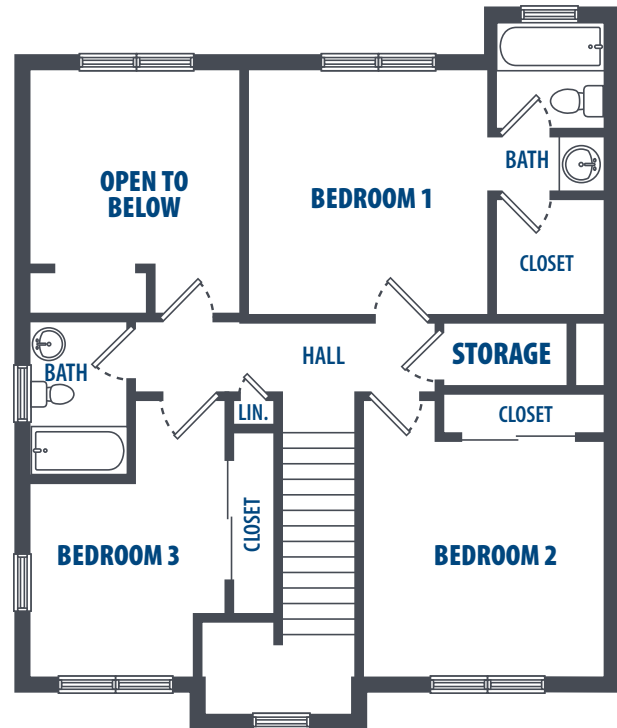

RADFORD TERRACE - STARFRUIT

4 Bedroom | 2.5 Bath | 1709 Sq. Ft.*

3349 Catlin Drive | Honolulu, HI 96818 | Phone: 877-494-8370

**All square footage is approximate.*