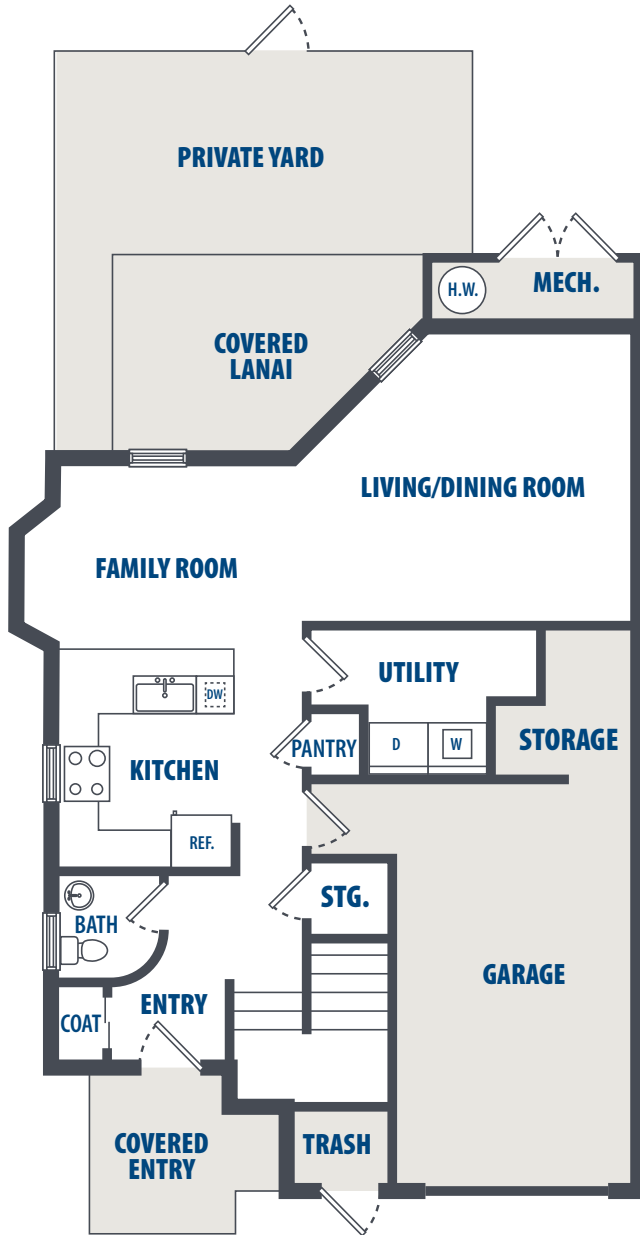

RADFORD TERRACE - STARFRUIT

4 Bedroom | 2.5 Bath | 1709 Sq. Ft.*

3349 Catlin Drive | Honolulu, HI 96818 | Phone: 877-494-8370

**All square footage is approximate.*