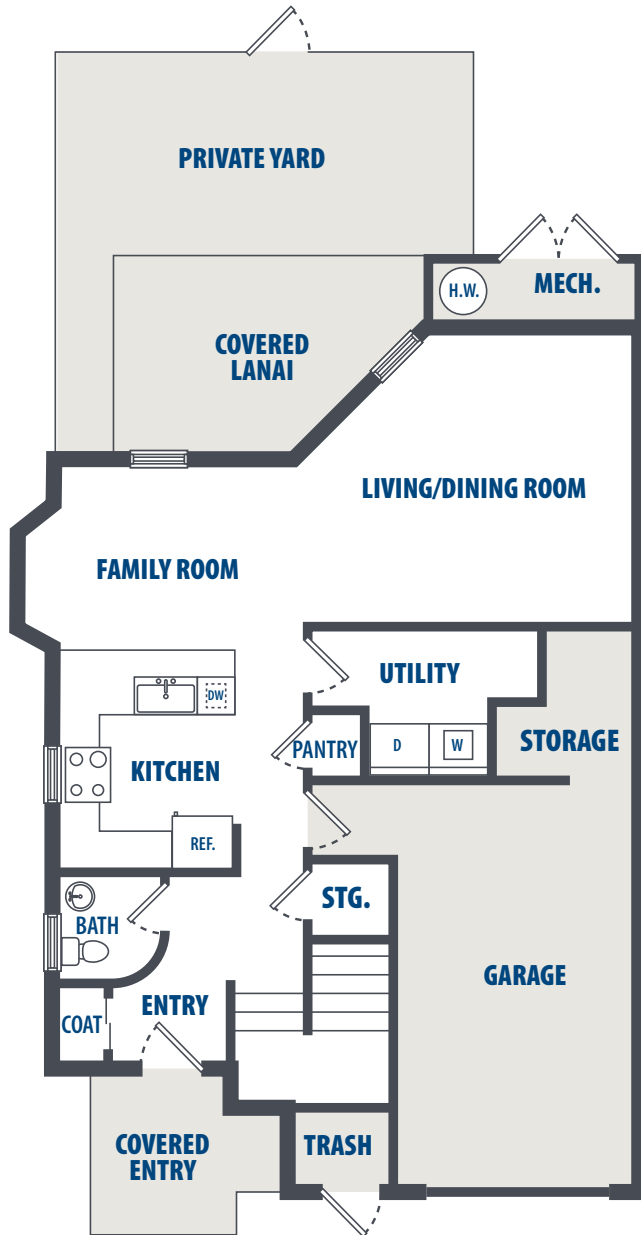

RADFORD TERRACE - STARFRUIT

4 Bedroom | 2.5 Bath | 1709 Sq. Ft.*

3349 Catlin Drive | Honolulu, HI 96818 | Phone: 808-784-7800

**All square footage is approximate.*