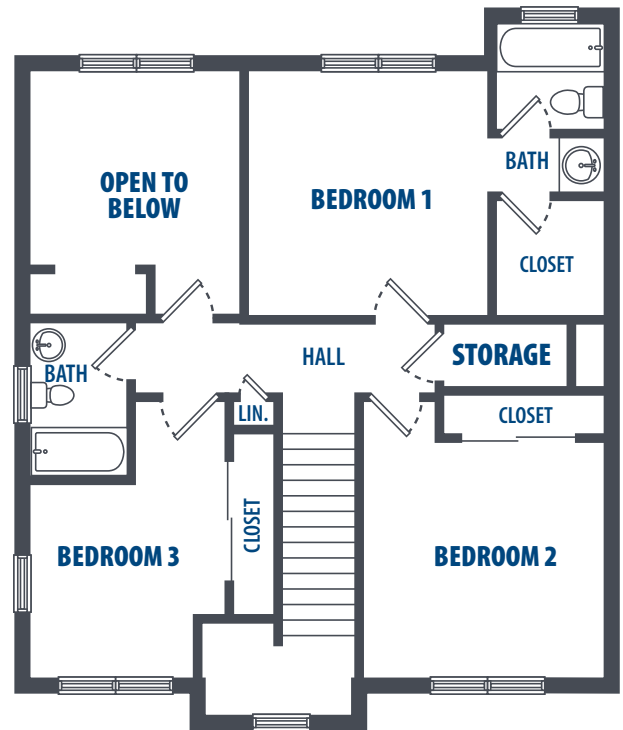

RADFORD TERRACE - STARFRUIT

4 Bedroom | 2.5 Bath | 1709 Sq. Ft.*

3349 Catlin Drive | Honolulu, HI 96818 | Phone: 808-784-7800

**All square footage is approximate.*