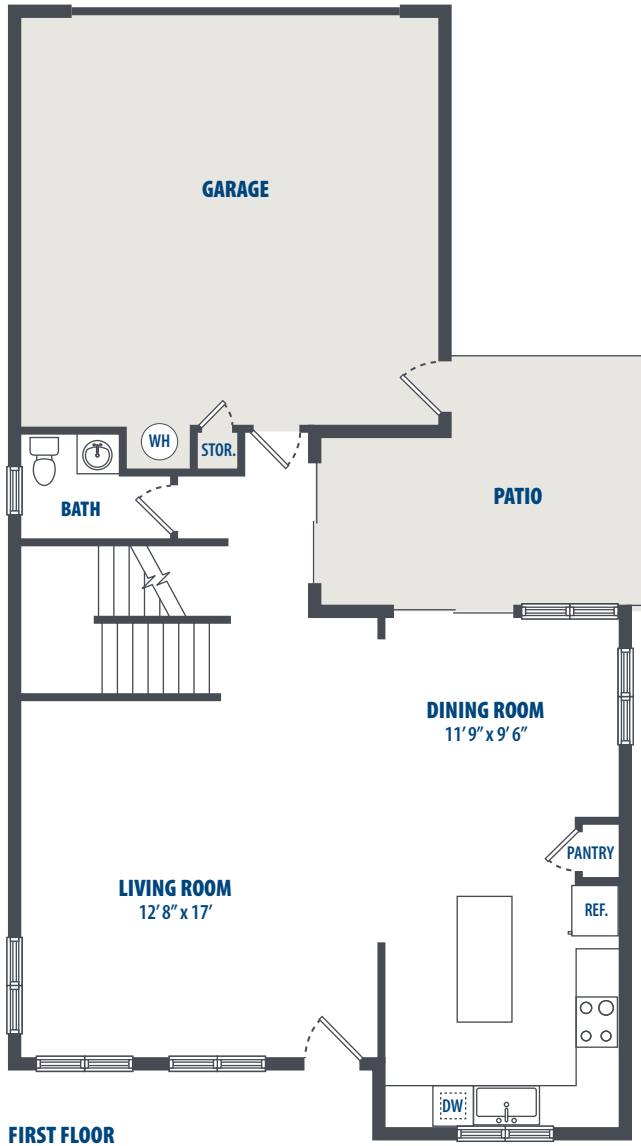

CATLIN PARK - 211

3 Bedroom | 2.5 Bath | 1737 Sq. Ft.*

3349 Catlin Drive | Honolulu, HI 96818 | Phone: 808-784-7800

**All square footage is approximate.*