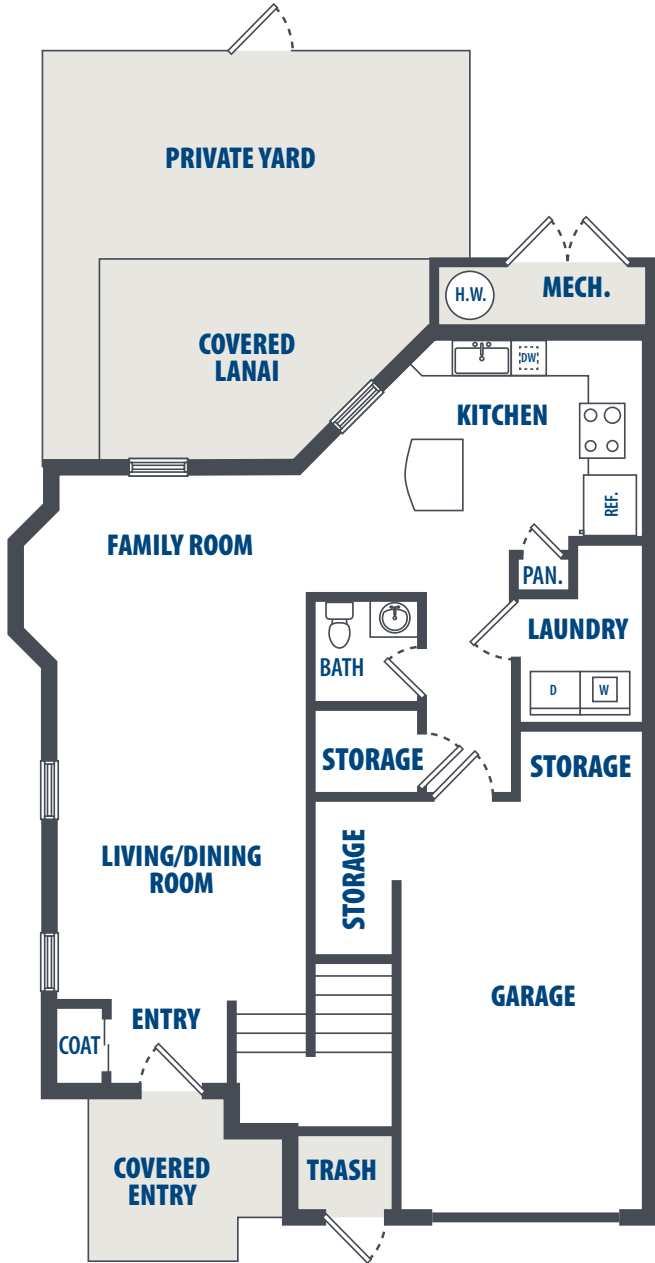

RADFORD TERRACE - PAPAYA

3 Bedroom | 2.5 Bath | 1773 Sq. Ft.*

3349 Catlin Drive | Honolulu, HI 96818 | Phone: 808-784-7800

**All square footage is approximate.*