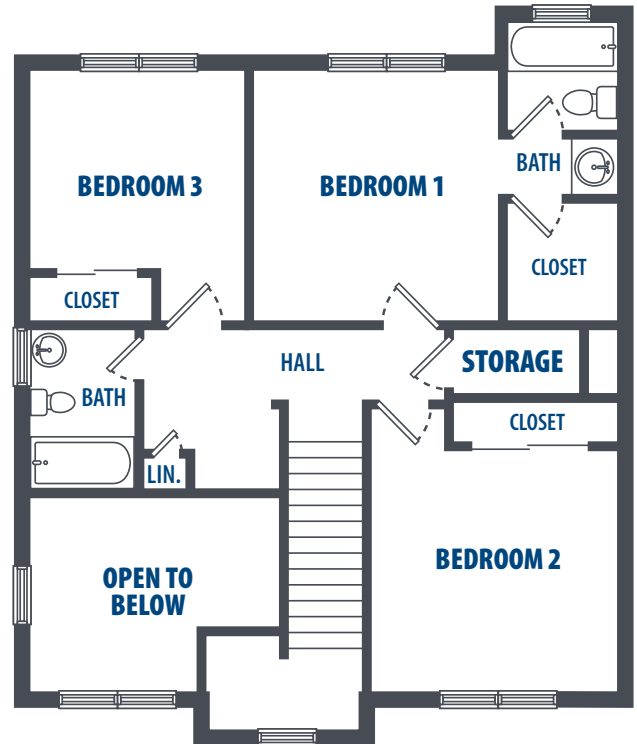

RADFORD TERRACE - PAPAYA

3 Bedroom | 2.5 Bath | 1773 Sq. Ft.*

3349 Catlin Drive | Honolulu, HI 96818 | Phone: 808-784-7800

**All square footage is approximate.*