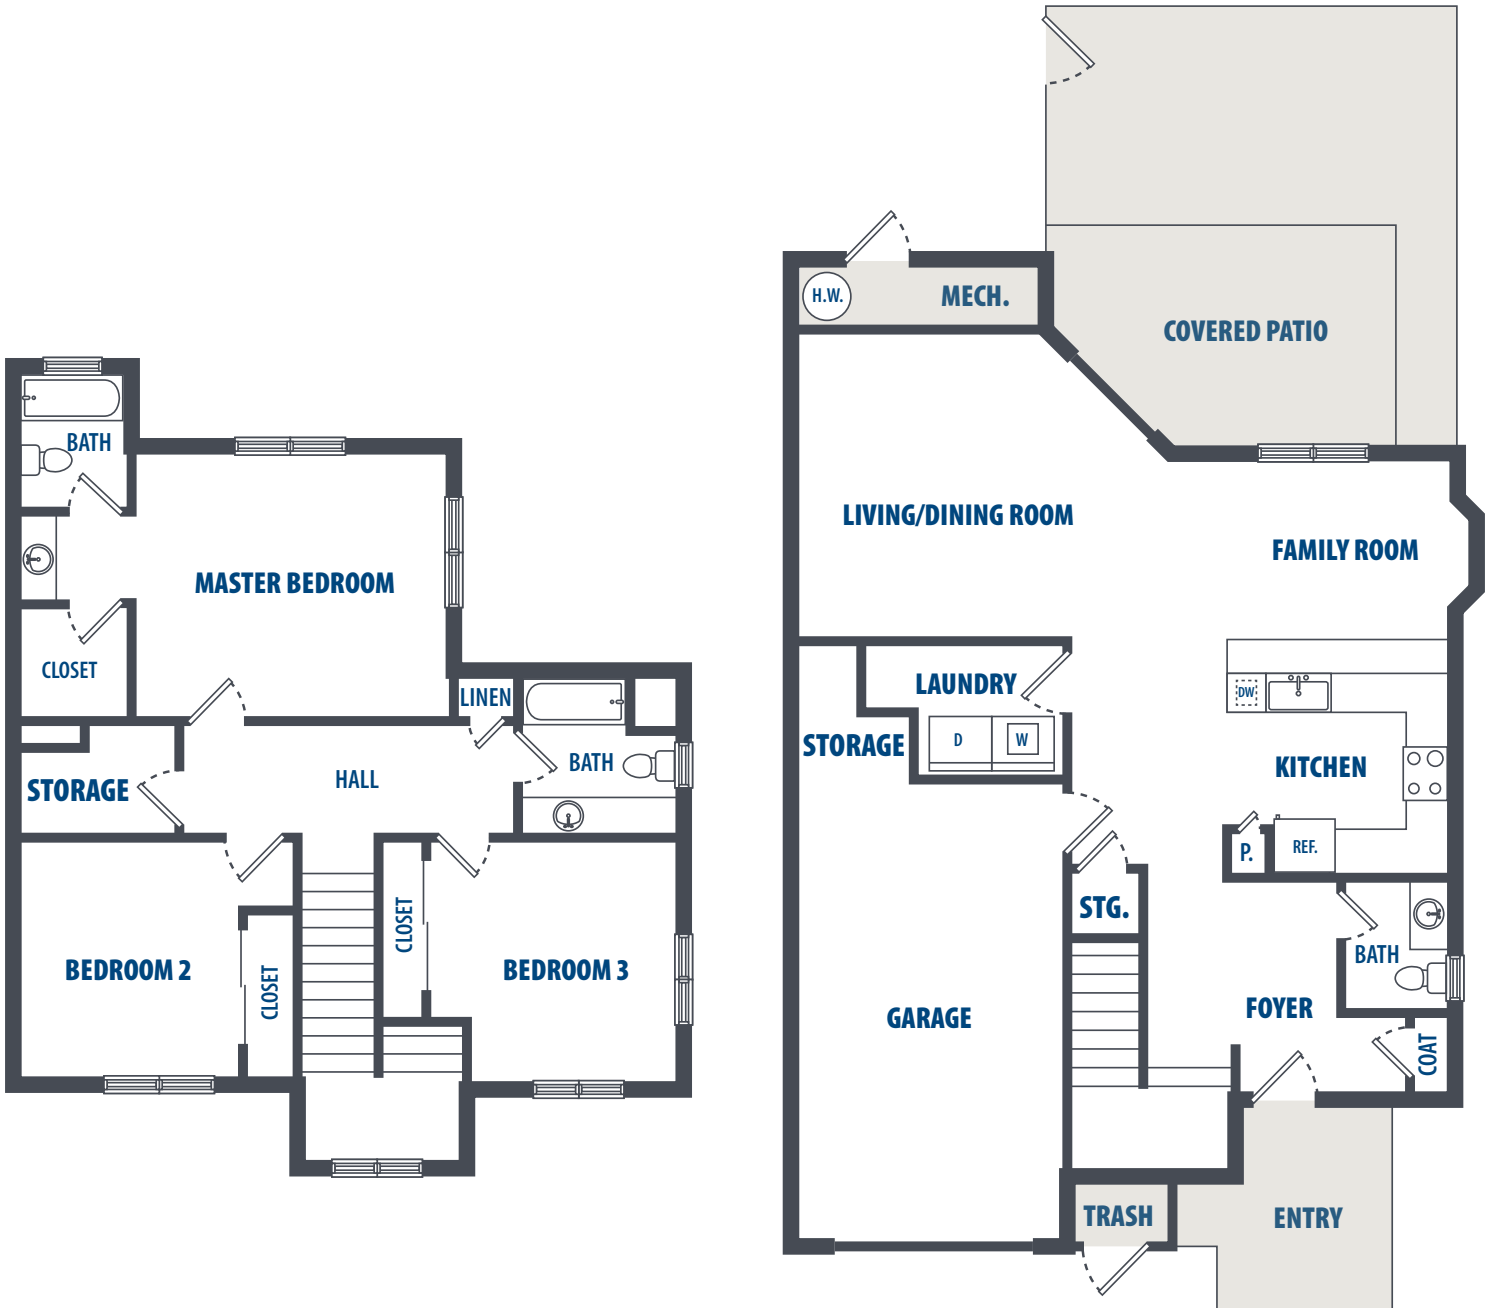

RADFORD TERRACE - MANGO

3 Bedroom | 2.5 Bath | 1298 Sq. Ft.*

3349 Catlin Drive | Honolulu, HI 96818 | Phone: 808-784-7800

**All square footage is approximate.*