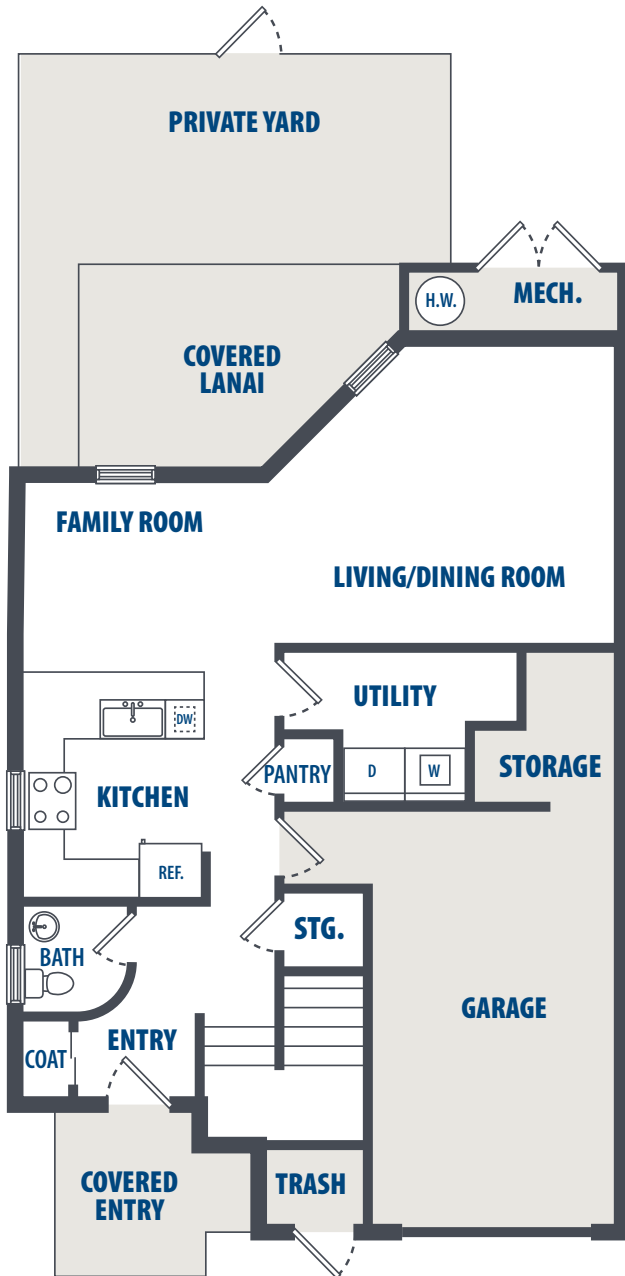

RADFORD TERRACE - LILIKOI

3 Bedroom | 2.5 Bath | 1298 Sq. Ft.*

3349 Catlin Drive | Honolulu, HI 96818 | Phone: 877-494-8370

**All square footage is approximate.*