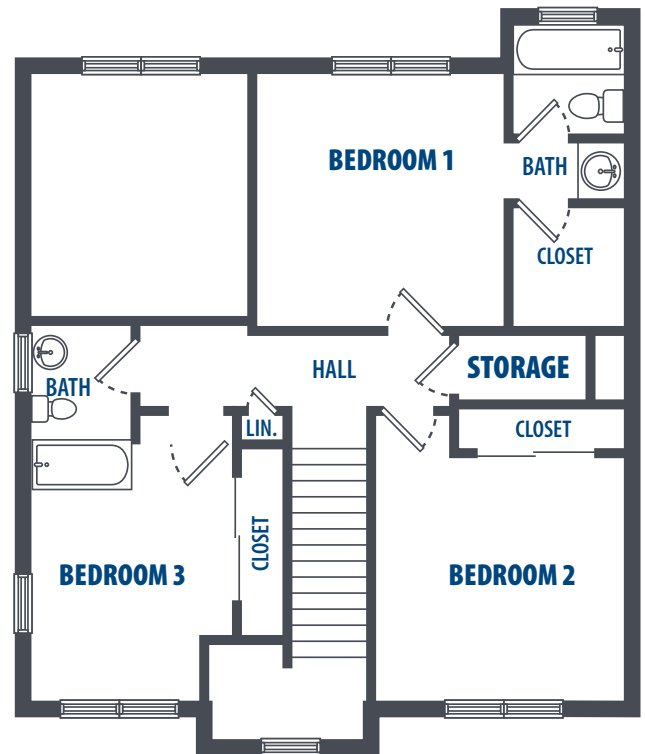

RADFORD TERRACE - LILIKOI

3 Bedroom | 2.5 Bath | 1298 Sq. Ft.*

3349 Catlin Drive | Honolulu, HI 96818 | Phone: 808-784-7800

**All square footage is approximate.*