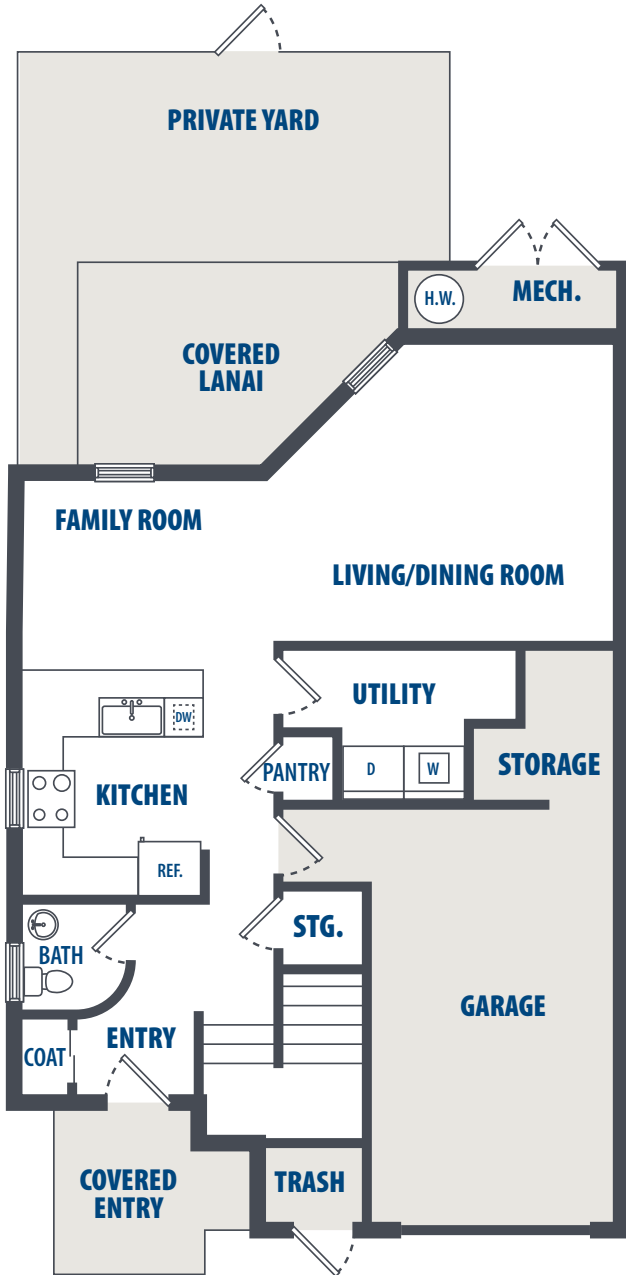

RADFORD TERRACE - LILIKOI

3 Bedroom | 2.5 Bath | 1298 Sq. Ft.*

3349 Catlin Drive | Honolulu, HI 96818 | Phone: 808-784-7800

**All square footage is approximate.*