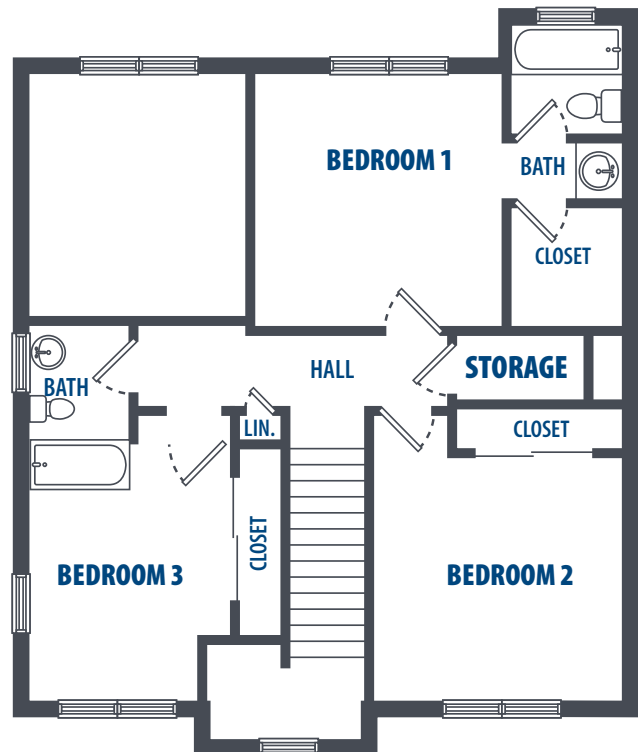

RADFORD TERRACE - LILIKOI

3 Bedroom | 2.5 Bath | 1298 Sq. Ft.*

3349 Catlin Drive | Honolulu, HI 96818 | Phone: 877-494-8370

**All square footage is approximate.*