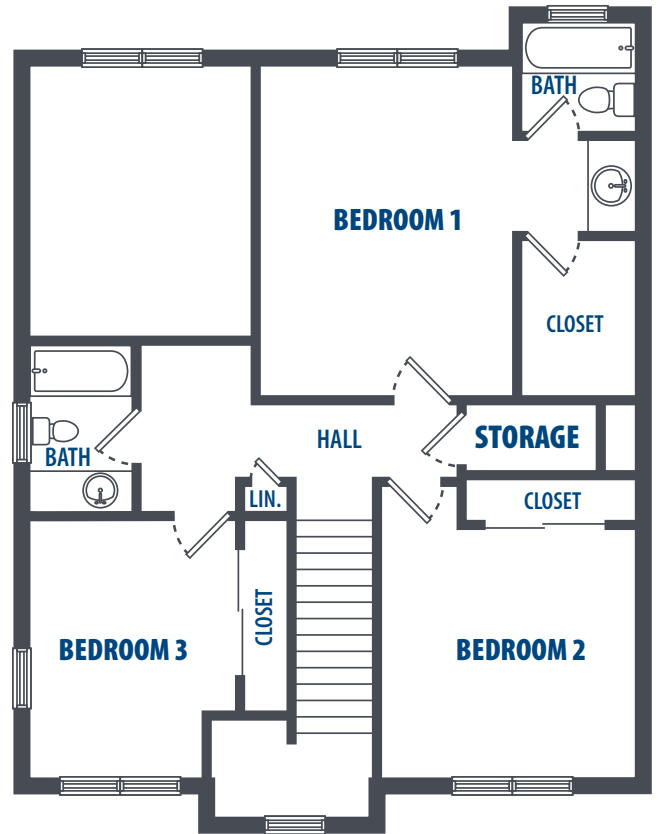

**RADFORD TERRACE - GUAVA**

3 Bedroom | 2.5 Bath | 1384 Sq. Ft.\*

3349 Catlin Drive | Honolulu, HI 96818 | Phone: 808-784-7800

*\*All square footage is approximate.*