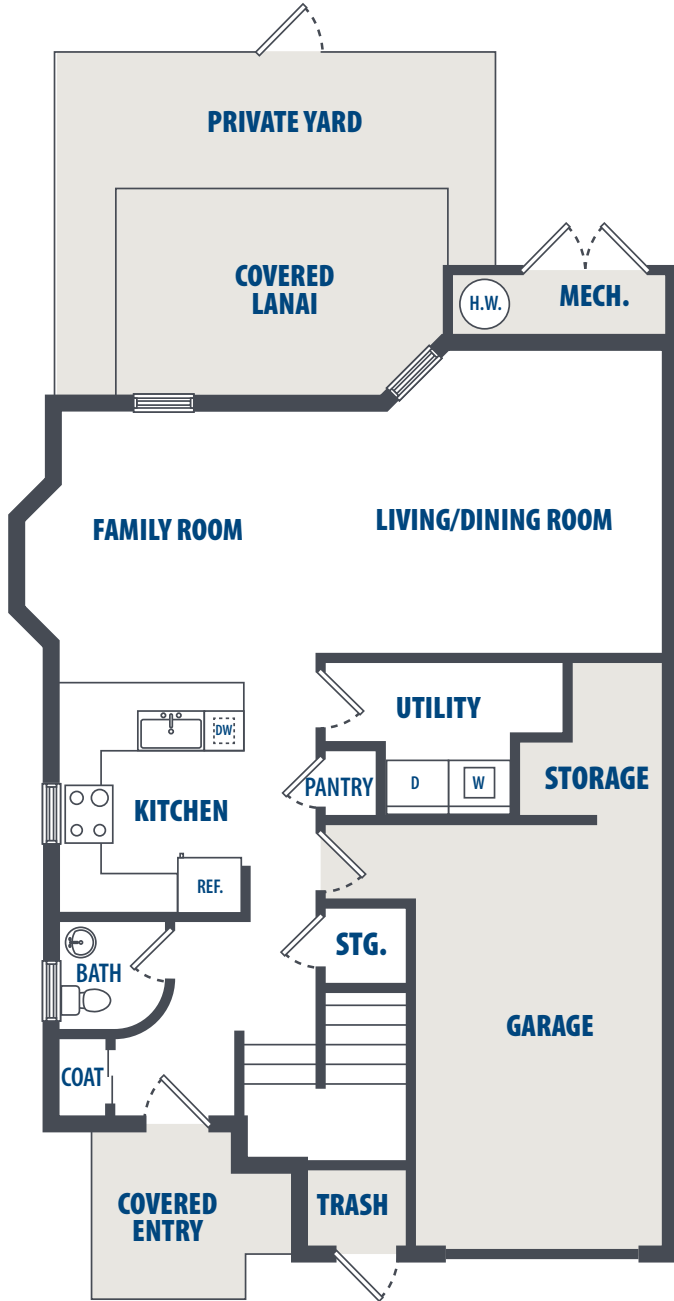

**RADFORD TERRACE - GUAVA**

3 Bedroom | 2.5 Bath | 1384 Sq. Ft.\*

3349 Catlin Drive | Honolulu, HI 96818 | Phone: 808-784-7800

*\*All square footage is approximate.*