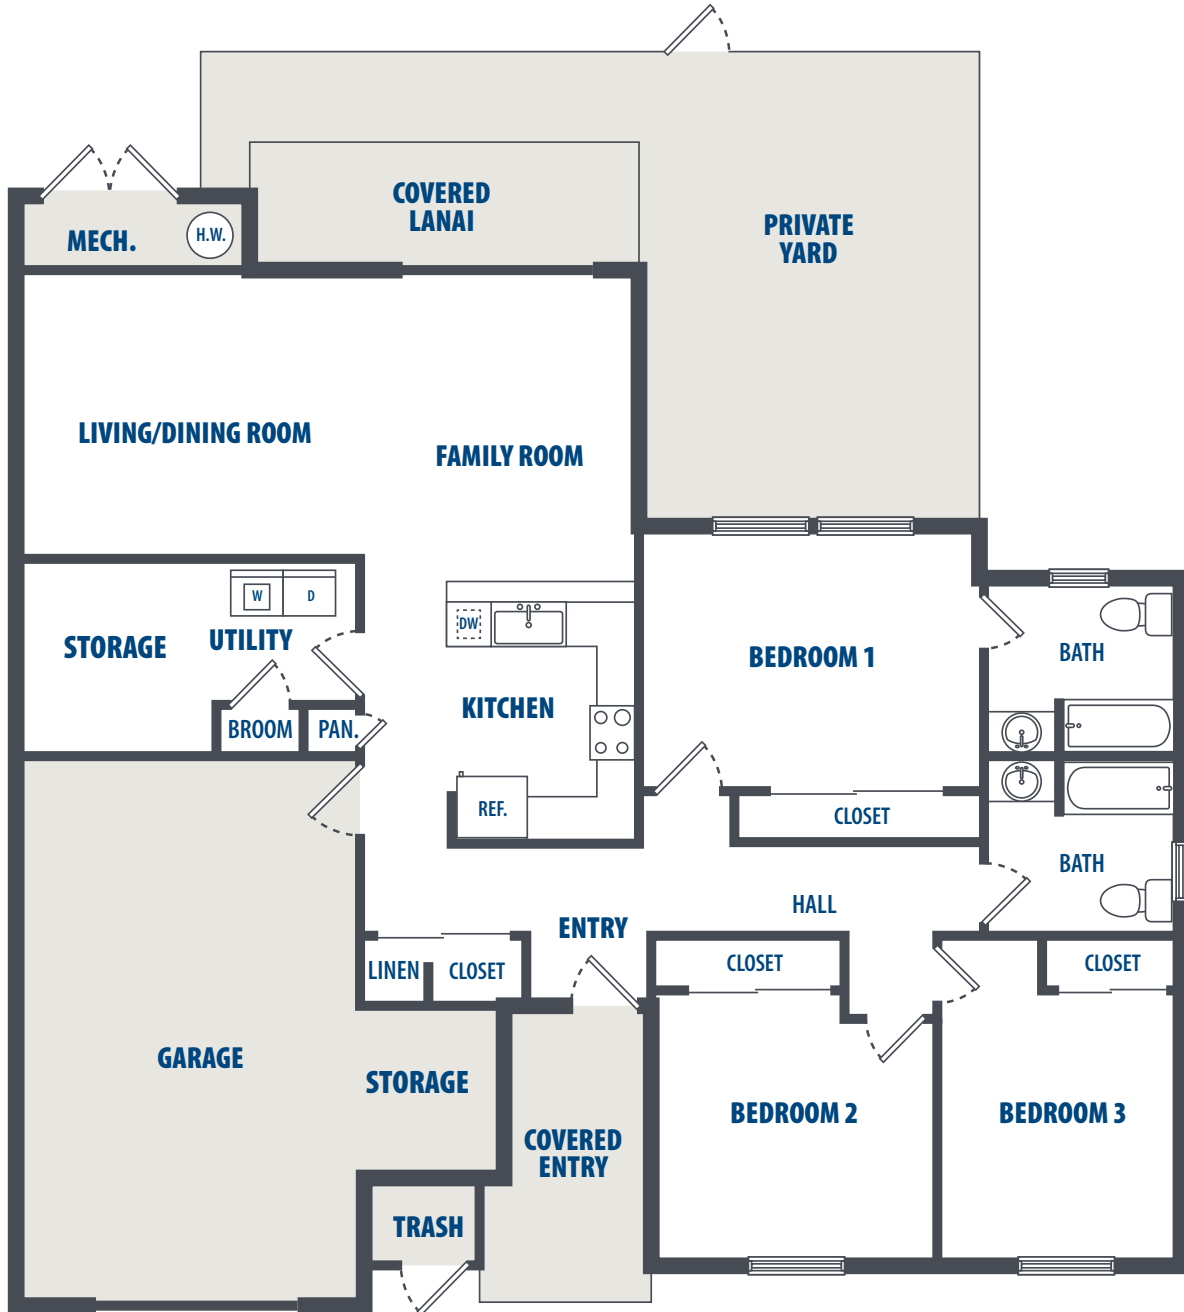

'OHANA

HUNT MILITARY COMMUNITY

RADFORD TERRACE - BANANA

3 Bedroom | 2 Bath | 1773 Sq. Ft.*

3349 Catlin Drive | Honolulu, HI 96818 | Phone: 808-784-7800

**All square footage is approximate.*