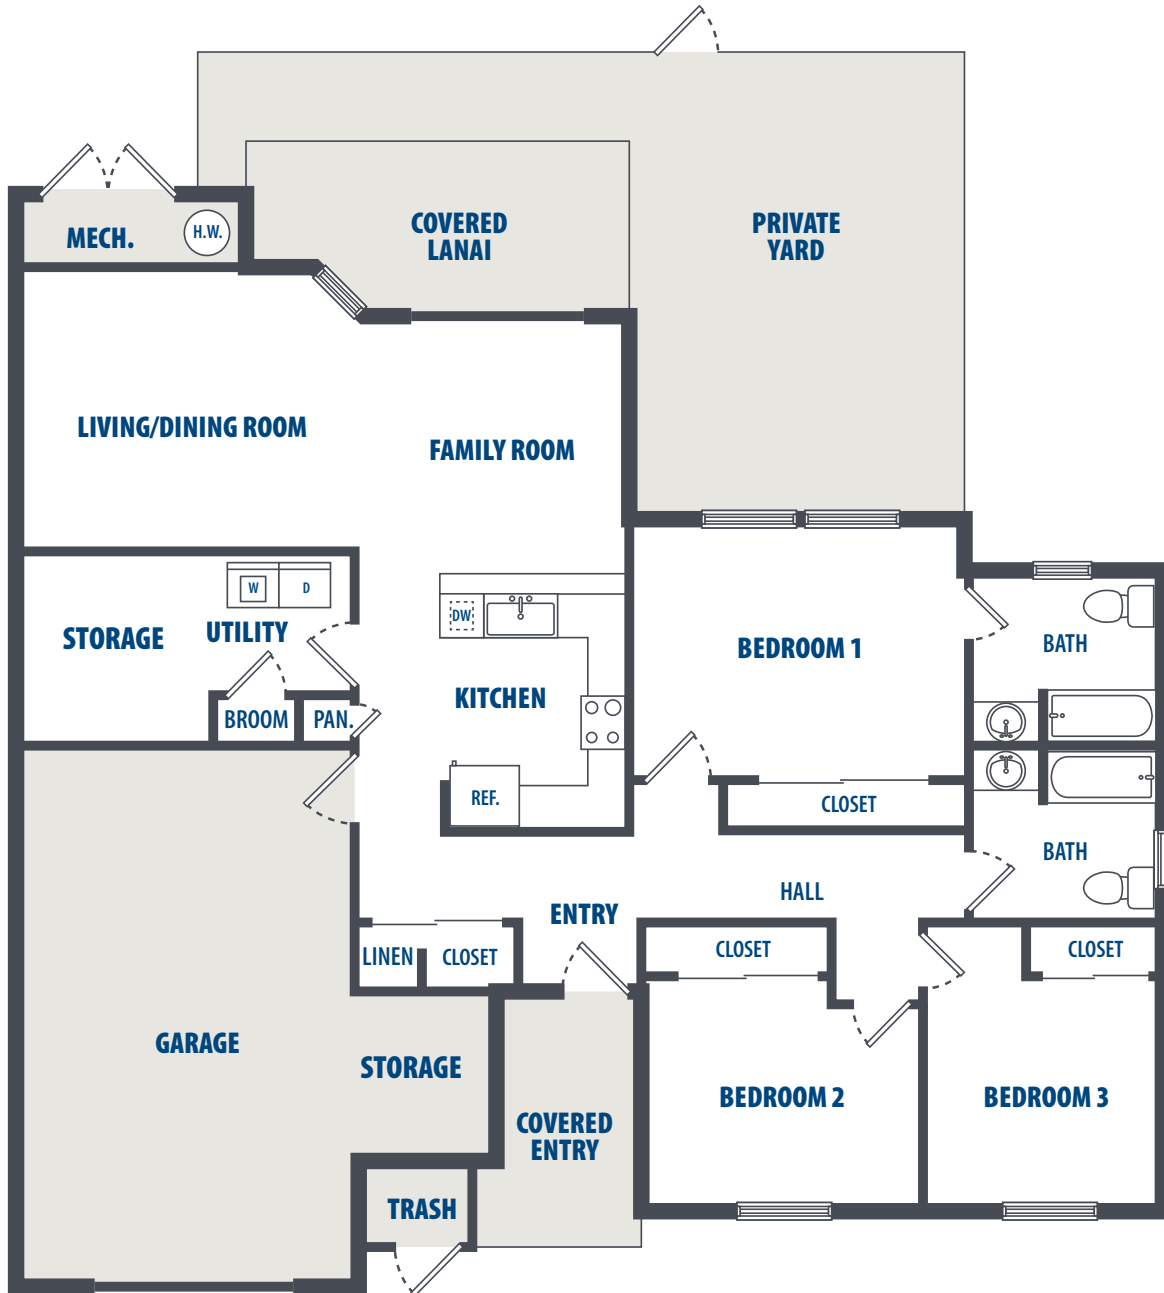

# RADFORD TERRACE - AVOCADO

3 Bedroom | 2 Bath | 1298 Sq. Ft.\*

3349 Catlin Drive | Honolulu, HI 96818 | Phone: 808-784-7800

*\*All square footage is approximate.*