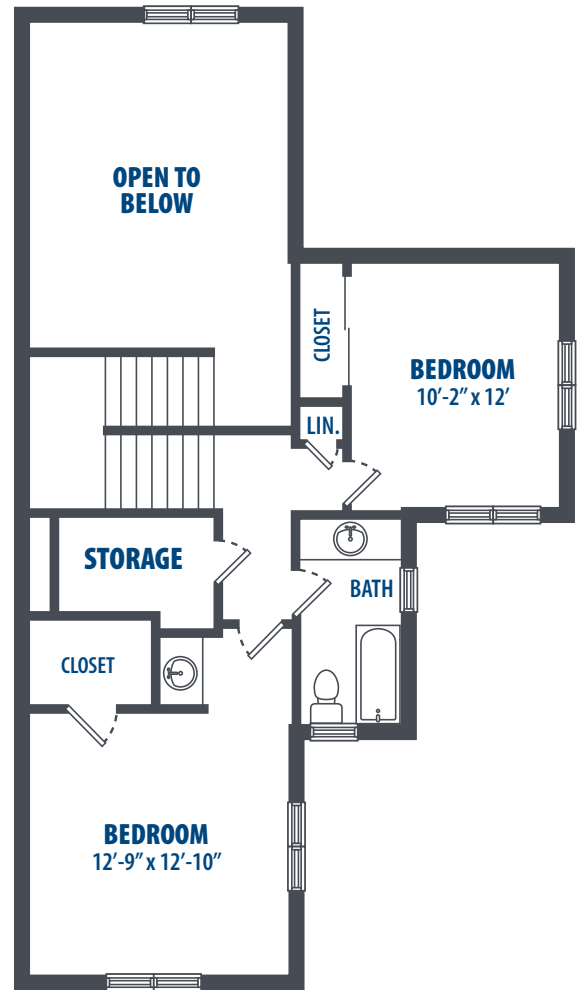

FIRST LEVEL

SECOND LEVEL

3349 Catlin Drive | Honolulu, HI 96818 | Phone: 808-784-7800

**All square footage is approximate.*