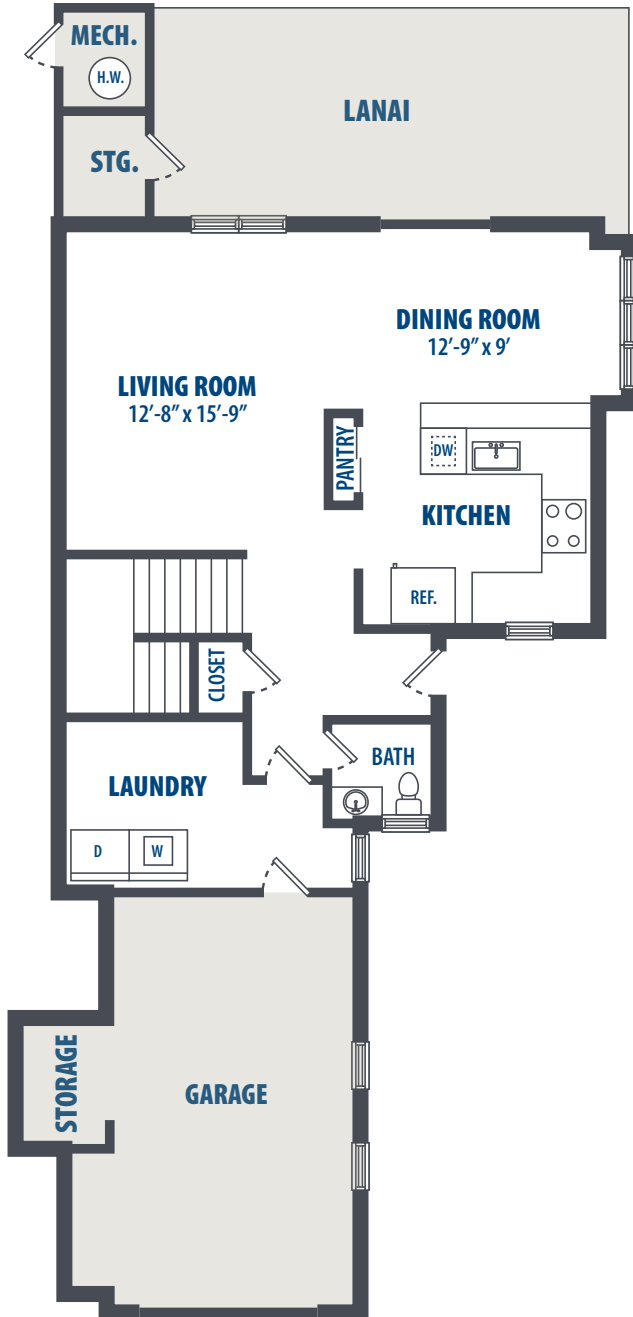

MOANALUA TERRACE - WAIMEA BAY

2 Bedroom | 1.5 Bath | 949 Sq. Ft.*

FIRST LEVEL

SECOND LEVEL

3349 Catlin Drive | Honolulu, HI 96818 | Phone: 877-494-8370

**All square footage is approximate.*