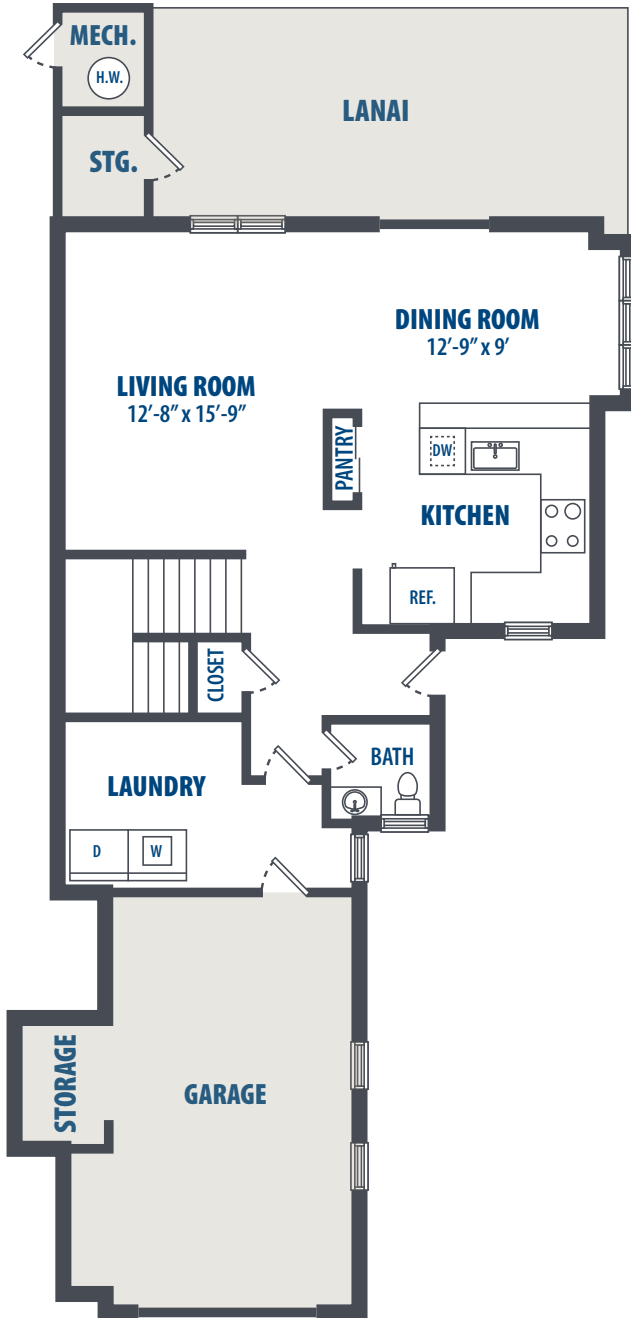

FIRST LEVEL

SECOND LEVEL

3349 Catlin Drive | Honolulu, HI 96818 | Phone: 808-784-7800

**All square footage is approximate.*