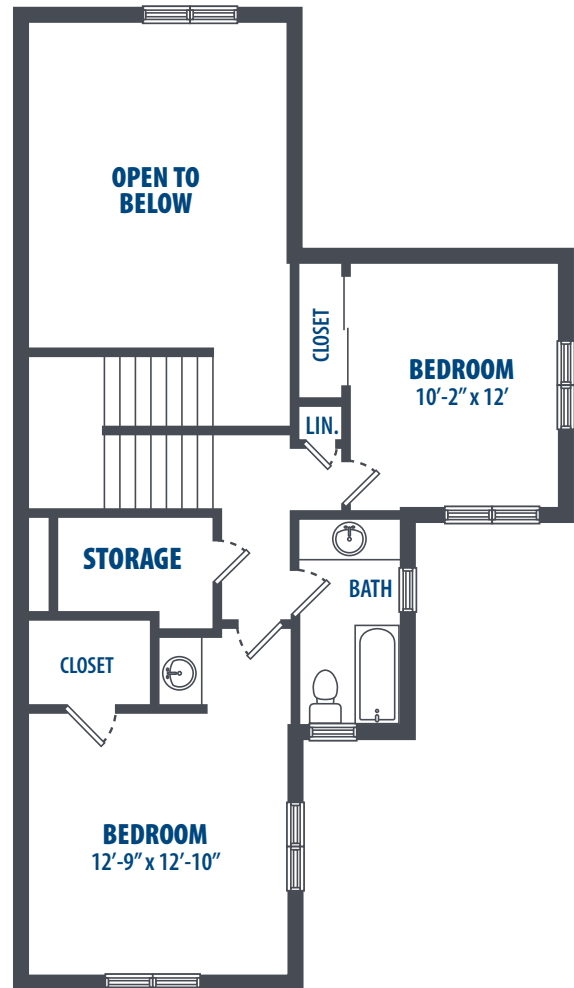

MOANALUA TERRACE - WAIMEA BAY

2 Bedroom | 1.5 Bath | 949 Sq. Ft.*

FIRST LEVEL

SECOND LEVEL

3349 Catlin Drive | Honolulu, HI 96818 | Phone: 877-494-8370

**All square footage is approximate.*