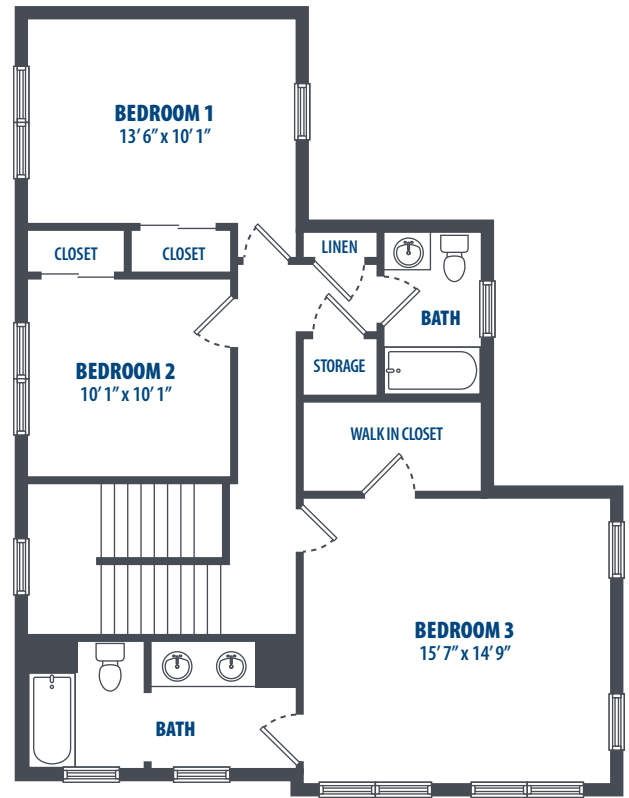

CATLIN PARK - 210

3 Bedroom | 2.5 Bath | 1771 Sq. Ft.*

FIRST FLOOR

SECOND FLOOR

3349 Catlin Drive | Honolulu, HI 96818 | Phone: 808-784-7800

**All square footage is approximate.*