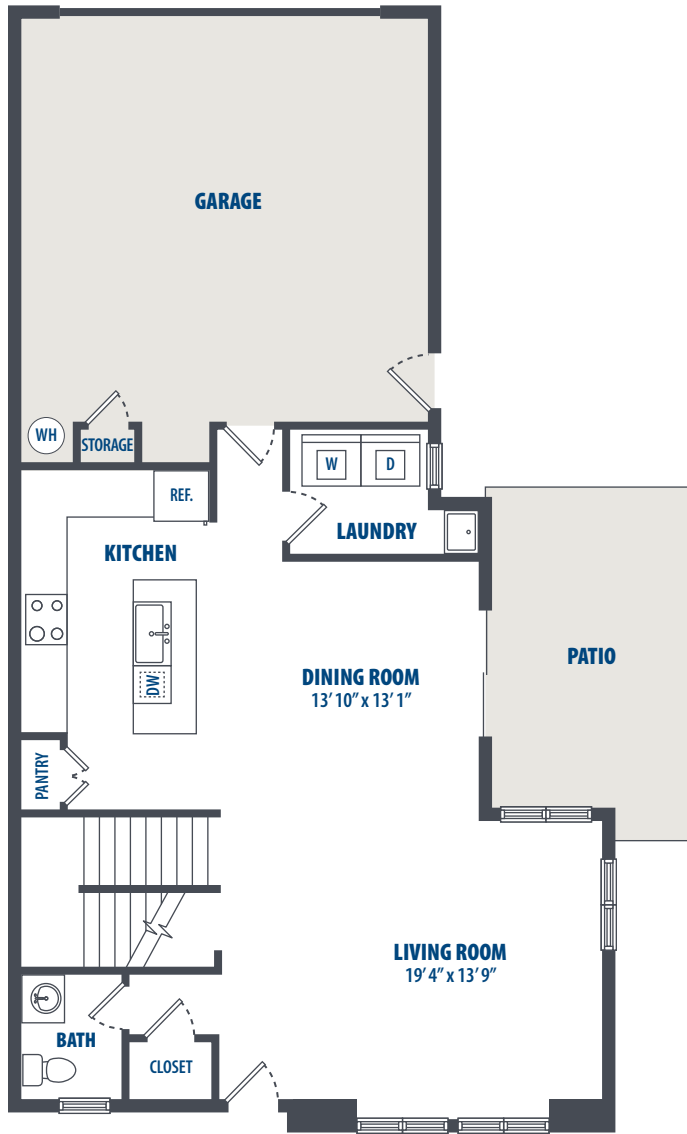

CATLIN PARK - 210

3 Bedroom | 2.5 Bath | 1771 Sq. Ft.*

FIRST FLOOR

SECOND FLOOR

3349 Catlin Drive | Honolulu, HI 96818 | Phone: 808-784-7800

**All square footage is approximate.*