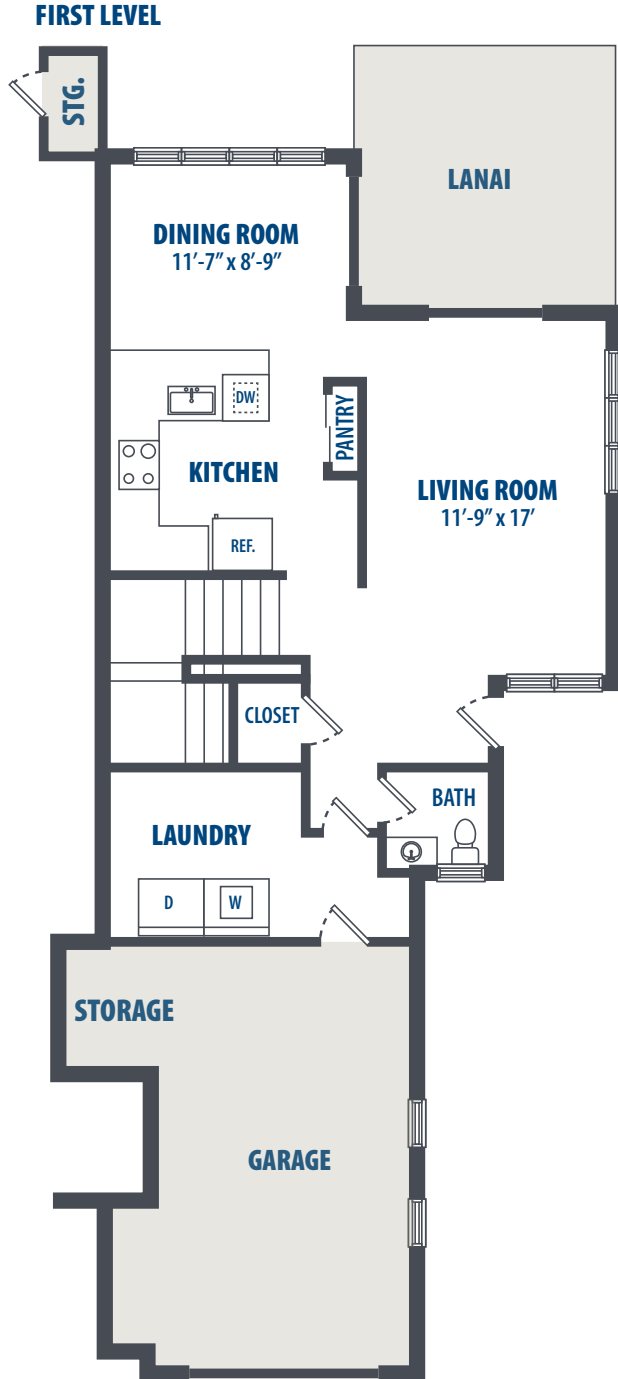

MOANALUA TERRACE - SANDY

2 Bedroom | 1.5 Bath | 949 Sq. Ft.*

SECOND LEVEL

3349 Catlin Drive | Honolulu, HI 96818 | Phone: 808-784-7800

**All square footage is approximate.*