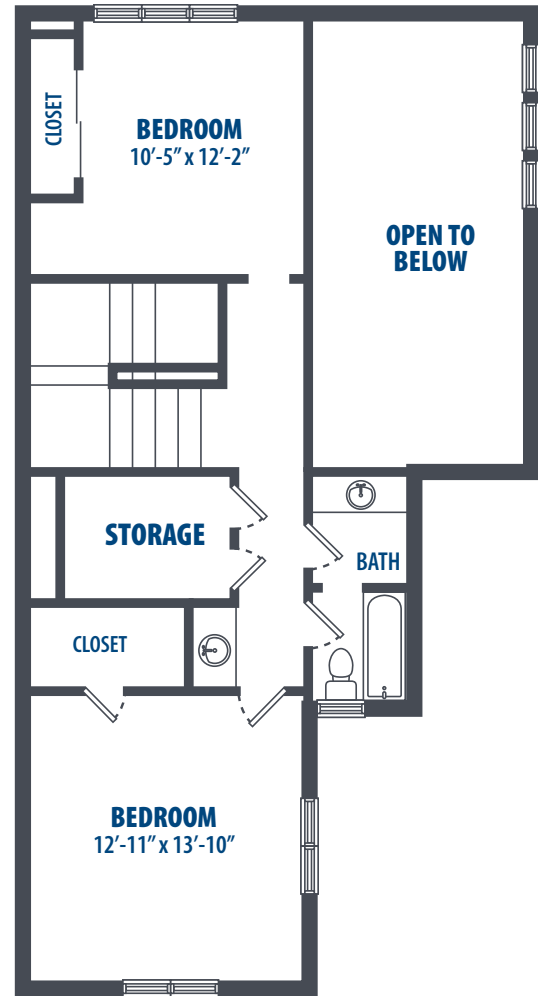

MOANALUA TERRACE - SANDY

2 Bedroom | 1.5 Bath | 949 Sq. Ft.*

SECOND LEVEL

3349 Catlin Drive | Honolulu, HI 96818 | Phone: 808-784-7800

**All square footage is approximate.*