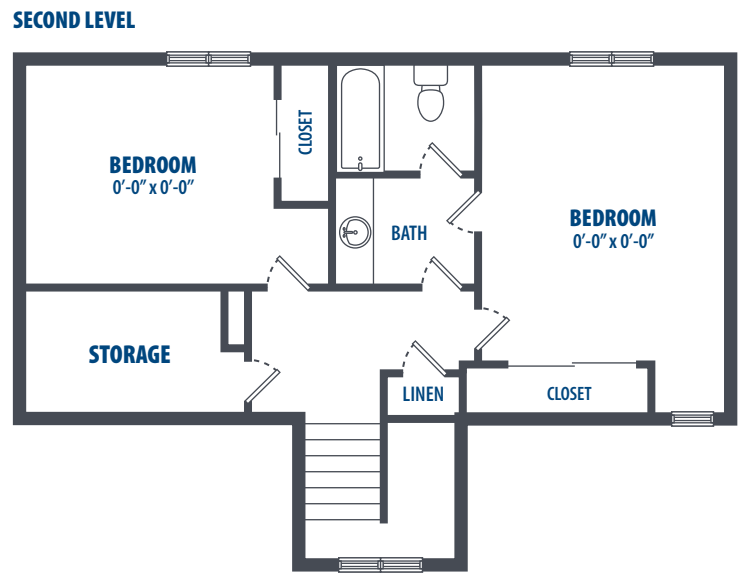

MOANALUA TERRACE - WAIKIKI

2 Bedroom | 1.5 Bath | 949 Sq. Ft.*

3349 Catlin Drive | Honolulu, HI 96818 | Phone: 808-784-7800

**All square footage is approximate.*