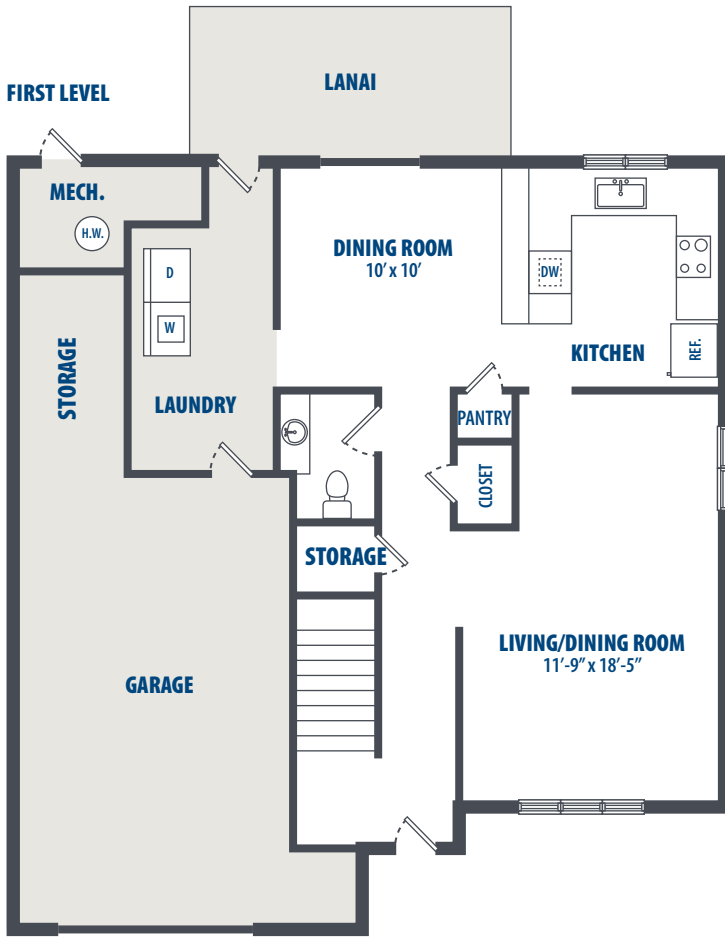

MOANALUA TERRACE - WAIKIKI

2 Bedroom | 1.5 Bath | 949 Sq. Ft.*

3349 Catlin Drive | Honolulu, HI 96818 | Phone: 808-784-7800

**All square footage is approximate.*