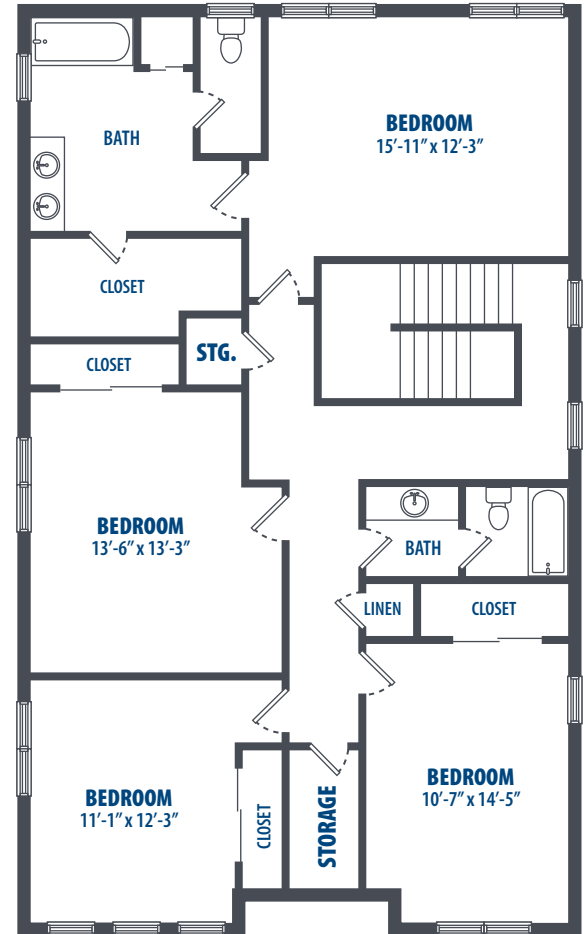

**FIRST LEVEL**

**SECOND LEVEL**

3349 Catlin Drive | Honolulu, HI 96818 | Phone: 808-784-7800

*\*All square footage is approximate.*