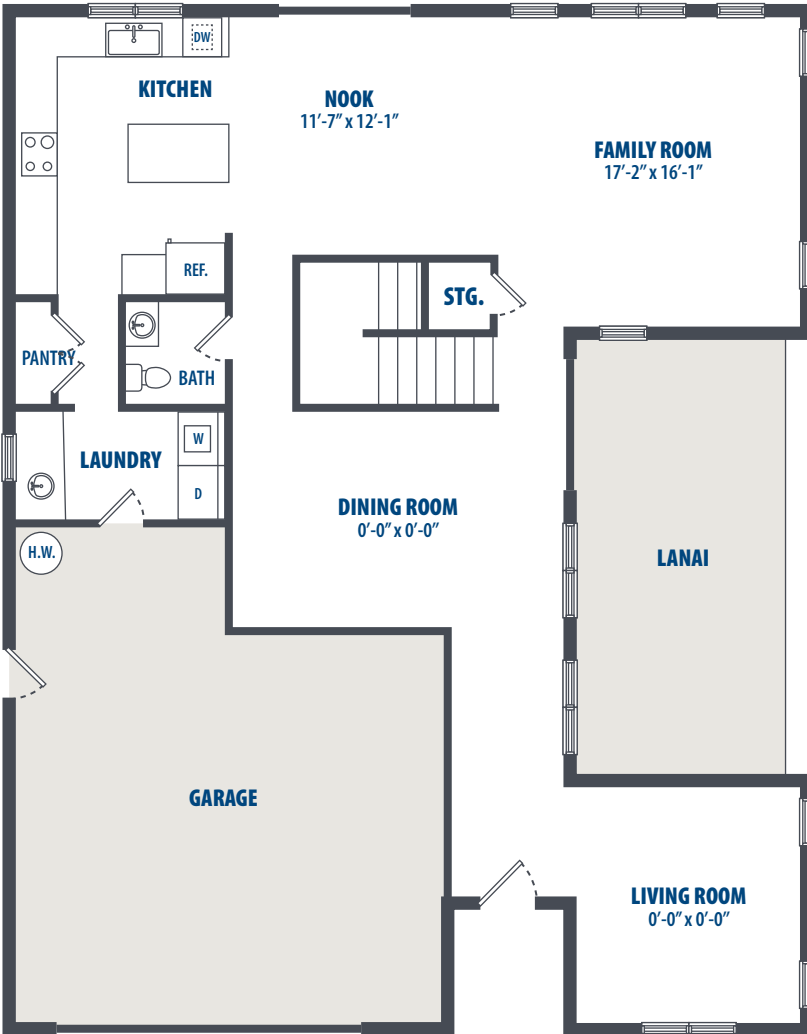

**FIRST LEVEL**

**SECOND LEVEL**

3349 Catlin Drive | Honolulu, HI 96818 | Phone: 808-784-7800

*\*All square footage is approximate.*