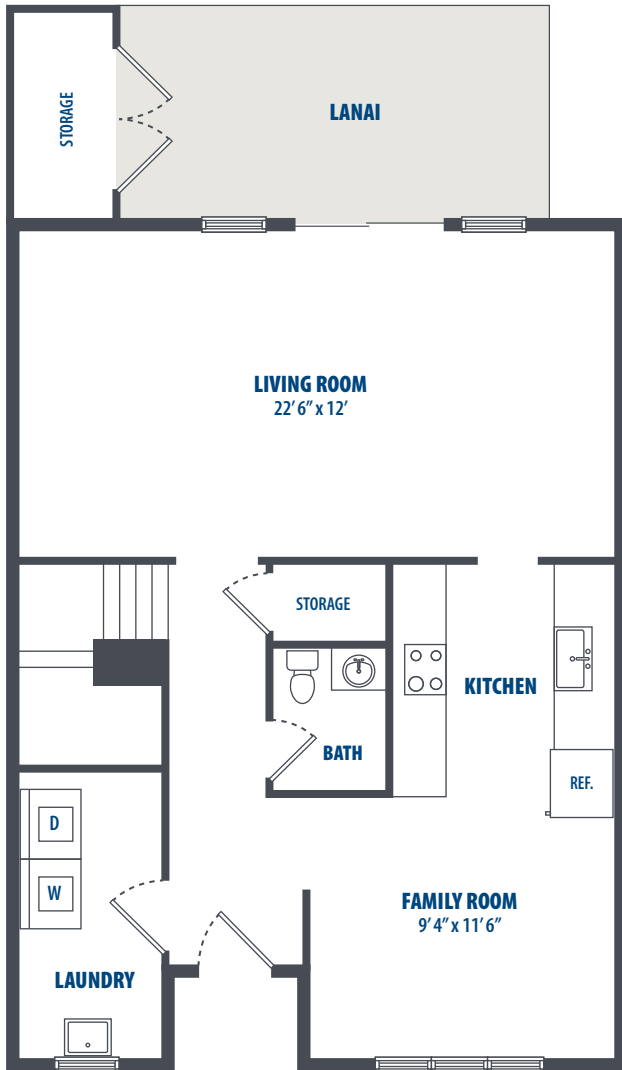

## CAMP STOVER - HOAKA

4 Bedroom | 2.5 Bath | 1335 Sq. Ft.\*

### FIRST FLOOR