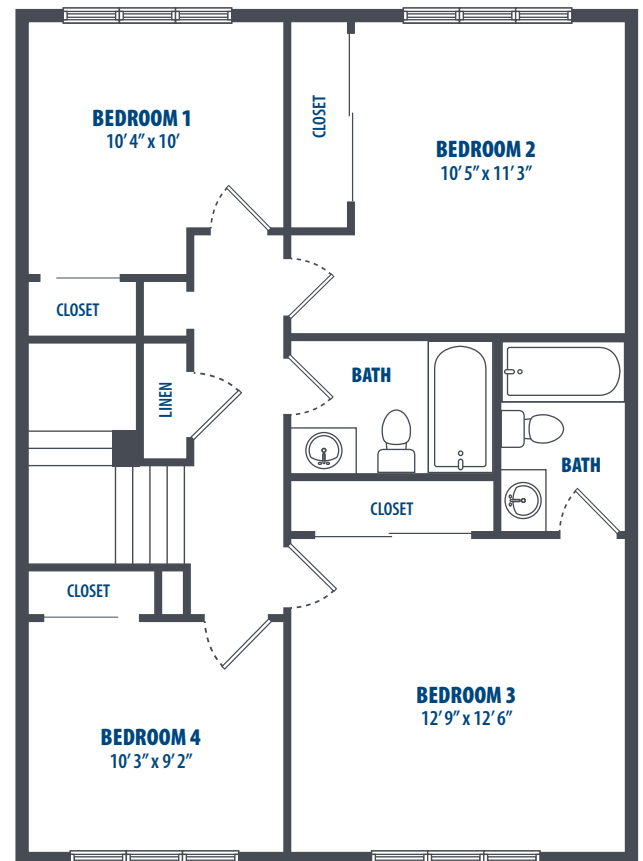

SECOND FLOOR

3349 Catlin Drive | Honolulu, HI 96818 | Phone: 808-784-7800

*All square footage is approximate.