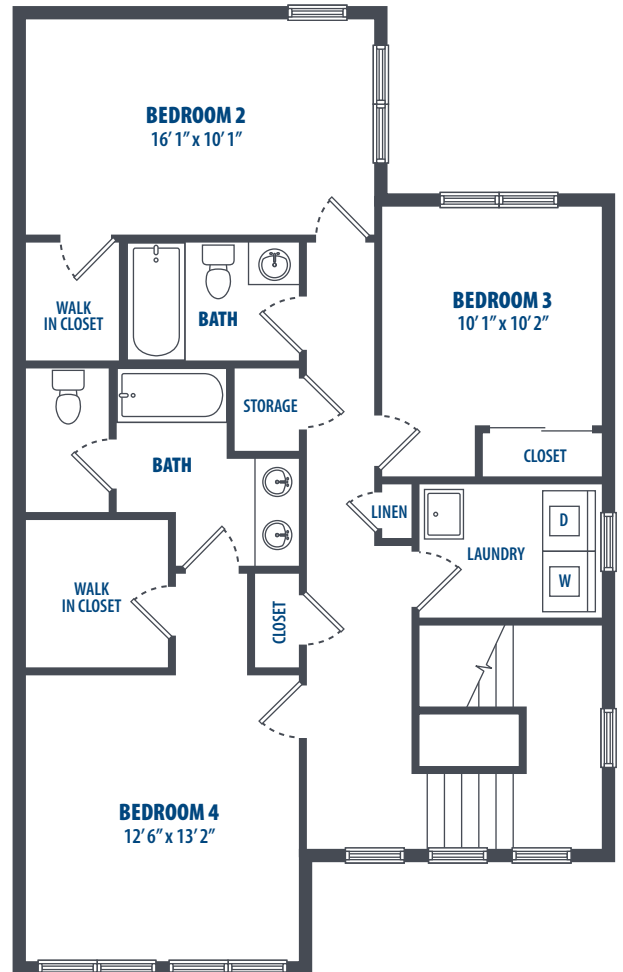

SECOND FLOOR

3349 Catlin Drive | Honolulu, HI 96818 | Phone: 808-784-7800

*All square footage is approximate.