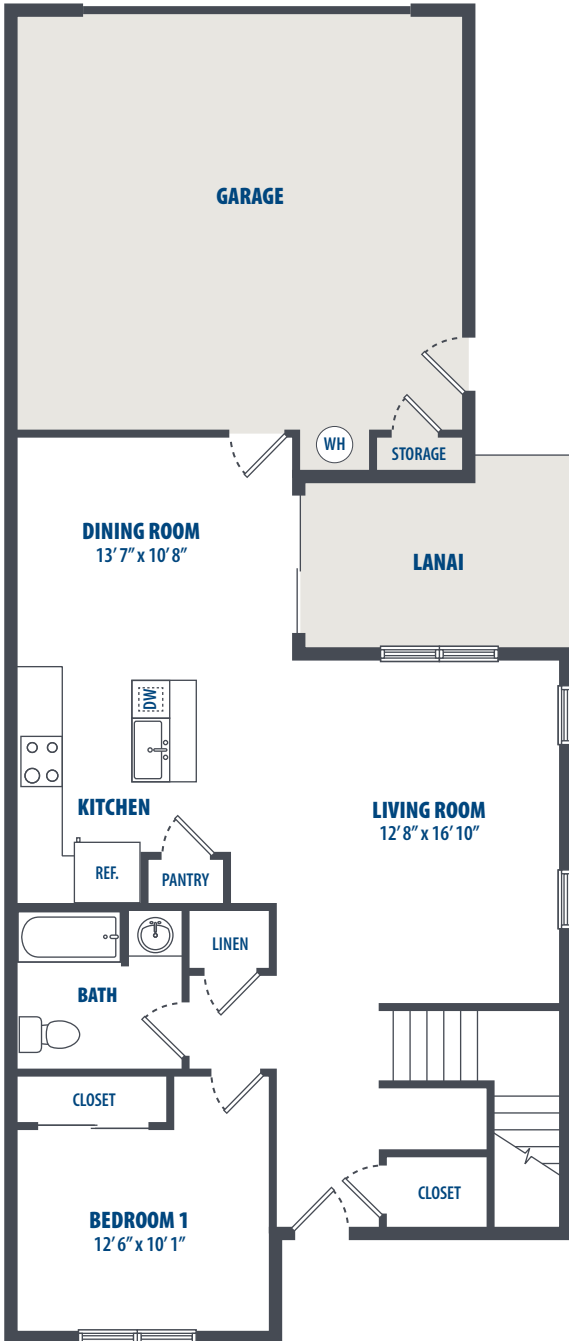

## CATLIN PARK - 118 ADA

4 Bedroom | 3 Bath | 1992 Sq. Ft.\*

### FIRST FLOOR

### SECOND FLOOR

3349 Catlin Drive | Honolulu, HI 96818 | Phone: 808-784-7800

*\*All square footage is approximate.*