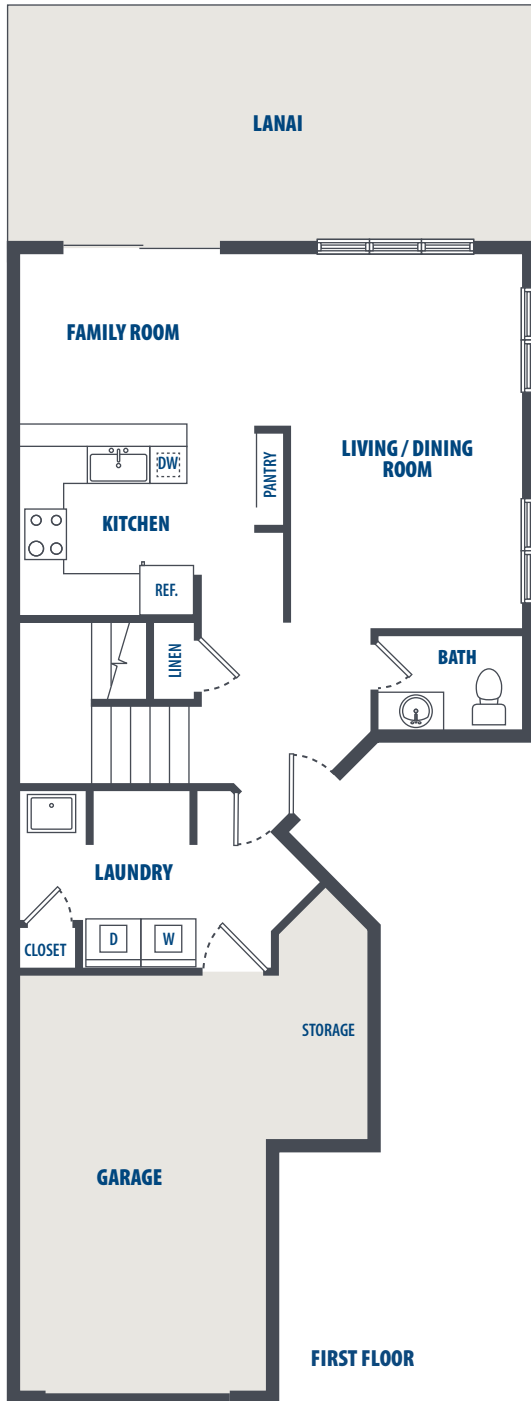

'OHANA

HUNT MILITARY COMMUNITY

DORIS MILLER PARK - MEDAL OF HONOR

4 Bedroom | 2.5 Bath | 1350 Sq. Ft.*

3349 Catlin Drive | Honolulu, HI 96818 | Phone: 808-784-7800

**All square footage is approximate.*