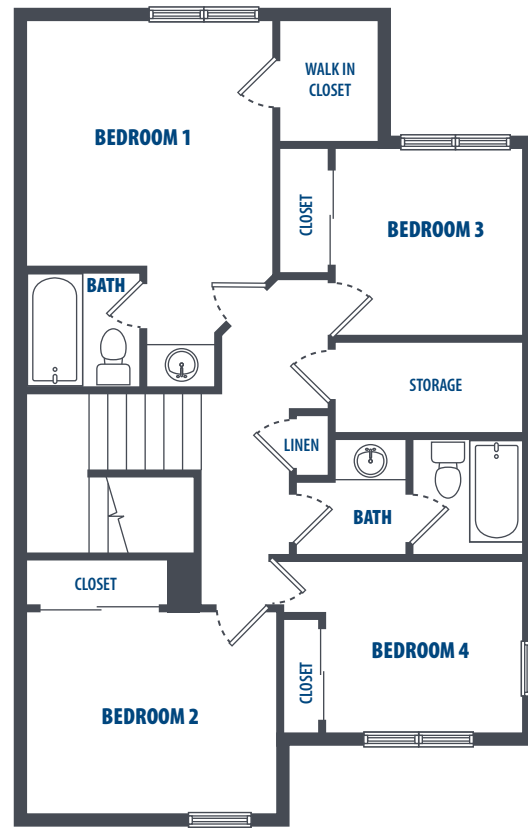

'OHANA

HUNT MILITARY COMMUNITY

DORIS MILLER PARK - MEDAL OF HONOR

4 Bedroom | 2.5 Bath | 1350 Sq. Ft.*

3349 Catlin Drive | Honolulu, HI 96818 | Phone: 808-784-7800

**All square footage is approximate.*