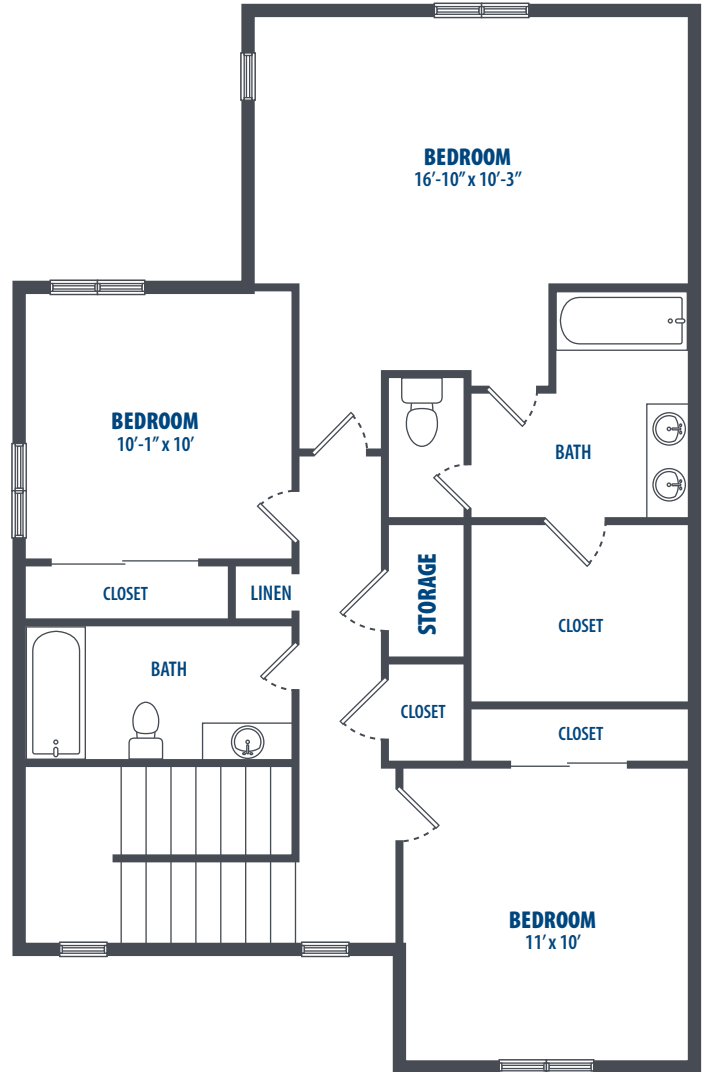

RADFORD TERRACE - LEHUA

3 Bedroom | 2.5 Bath | 1709 Sq. Ft.*

FIRST LEVEL

SECOND LEVEL

3349 Catlin Drive | Honolulu, HI 96818 | Phone: 808-784-7800

**All square footage is approximate.*