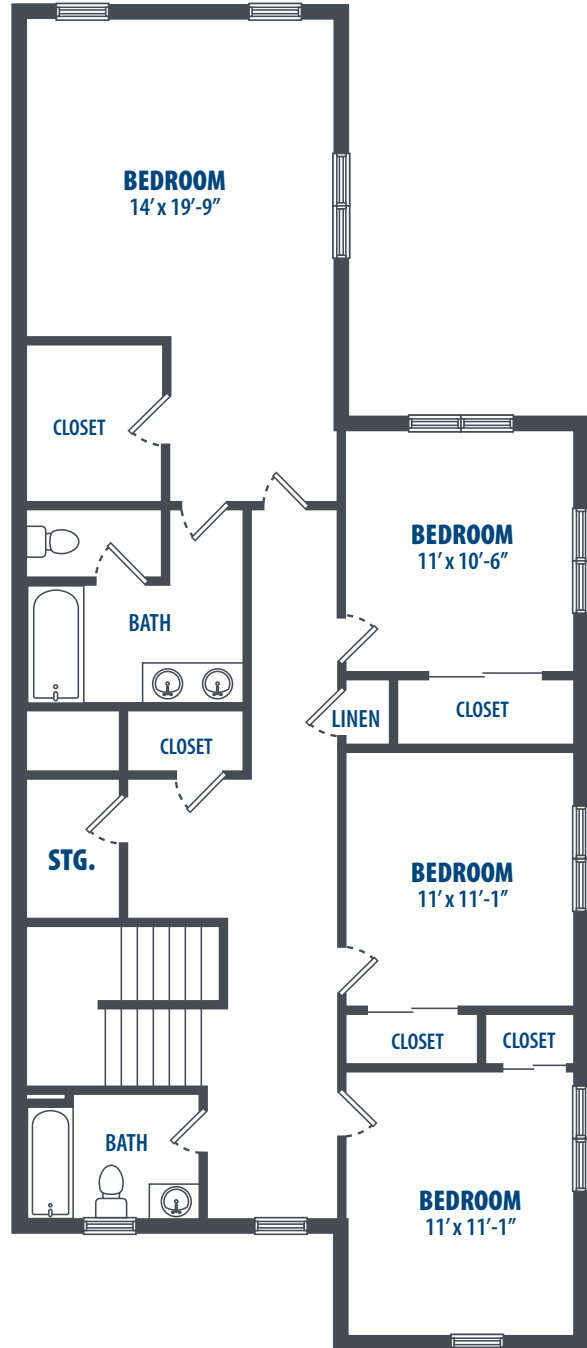

RADFORD TERRACE - PIKAKE

4 Bedroom | 2.5 Bath | 2018 Sq. Ft.*

FIRST LEVEL

SECOND LEVEL

3349 Catlin Drive | Honolulu, HI 96818 | Phone: 808-784-7800

**All square footage is approximate.*