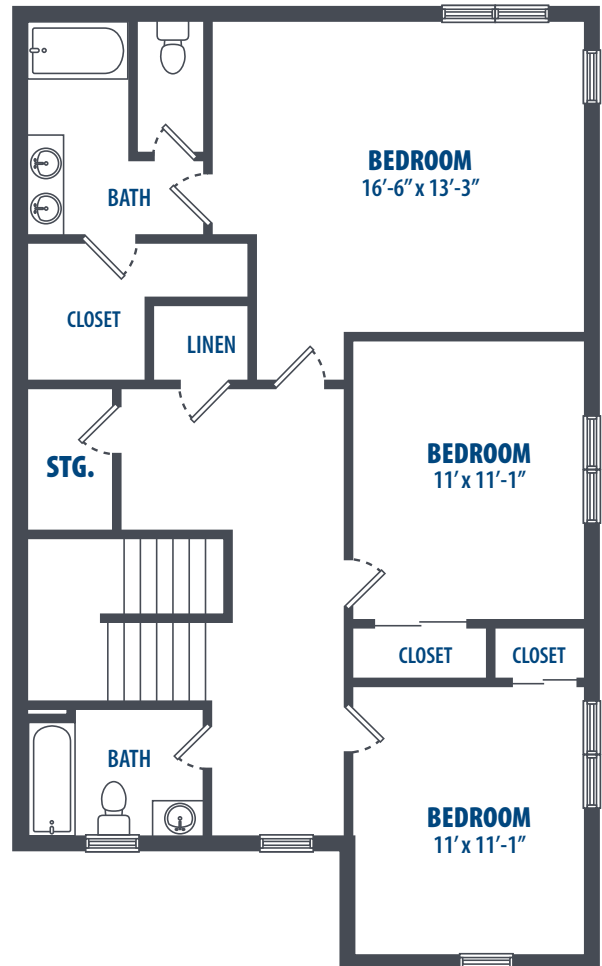

RADFORD TERRACE - BIRD OF PARADISE

3 Bedroom | 2.5 Bath | 1773 Sq. Ft.*

FIRST LEVEL

SECOND LEVEL

3349 Catlin Drive | Honolulu, HI 96818 | Phone: 808-784-7800

**All square footage is approximate.*