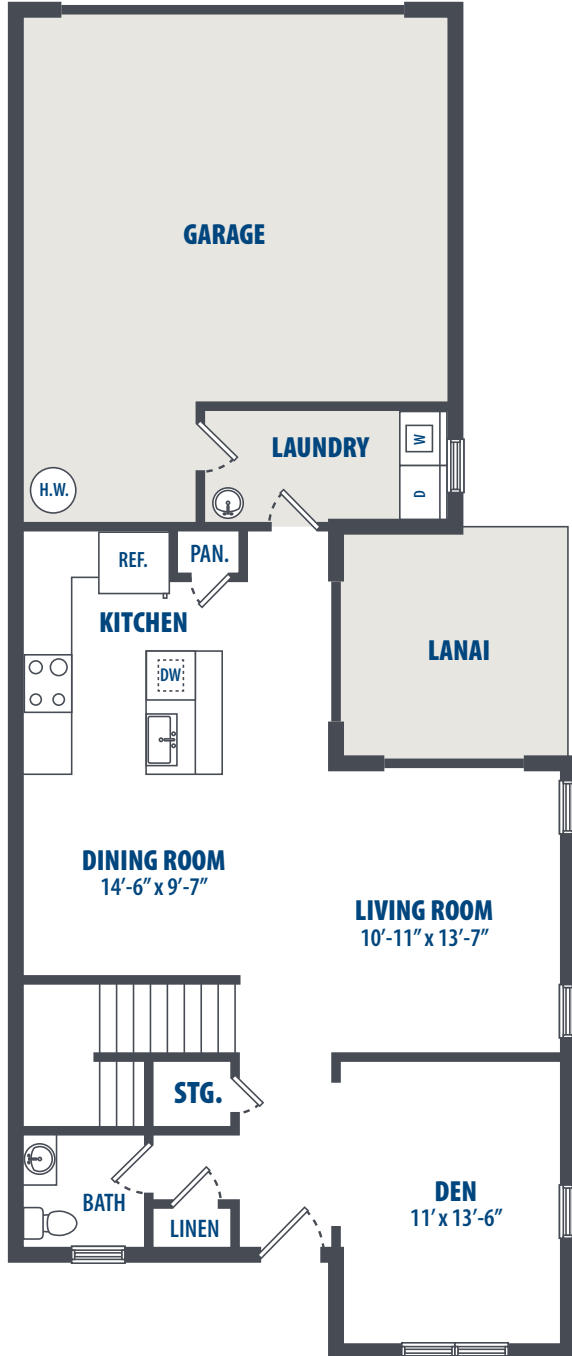

RADFORD TERRACE - BIRD OF PARADISE

3 Bedroom | 2.5 Bath | 1773 Sq. Ft.*

FIRST LEVEL

SECOND LEVEL

3349 Catlin Drive | Honolulu, HI 96818 | Phone: 808-784-7800

**All square footage is approximate.*