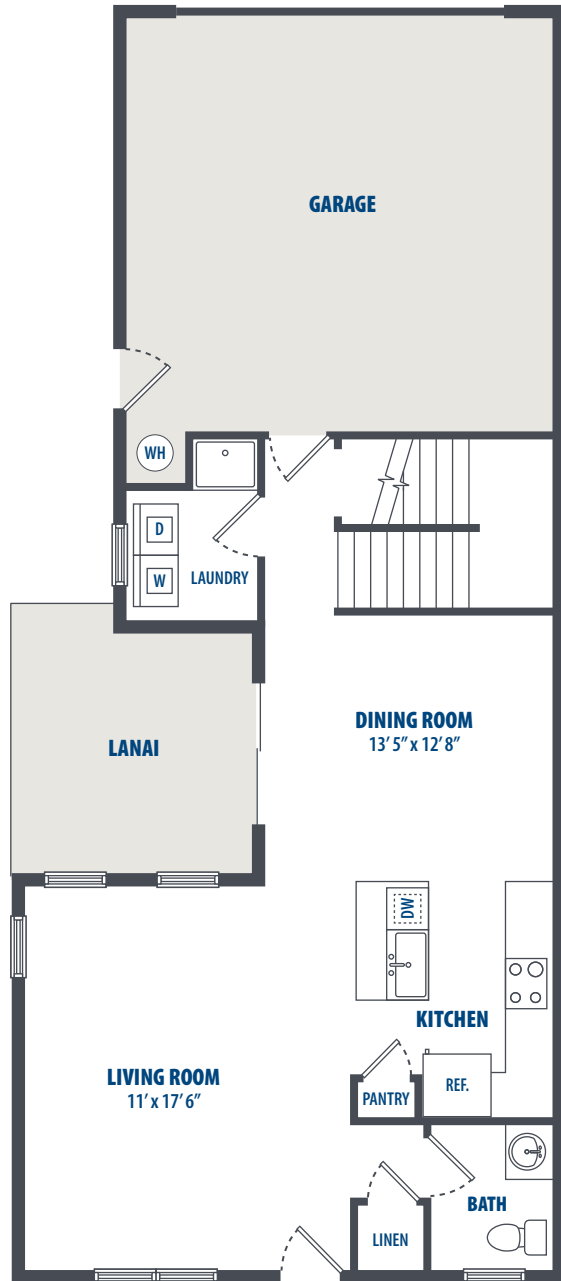

CATLIN PARK - USS WYOMING

4 Bedroom | 2.5 Bath | 1967 Sq. Ft.*

FIRST FLOOR

SECOND FLOOR

3349 Catlin Drive | Honolulu, HI 96818 | Phone: 808-784-7800

**All square footage is approximate.*