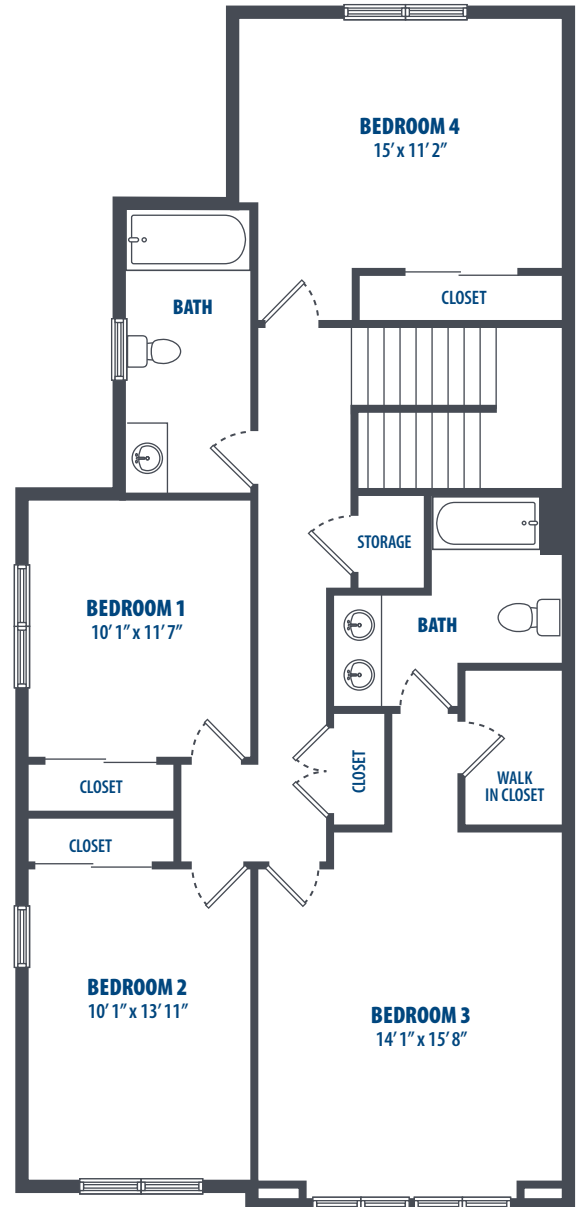

CATLIN PARK - USS WYOMING

4 Bedroom | 2.5 Bath | 1967 Sq. Ft.*

FIRST FLOOR

SECOND FLOOR

3349 Catlin Drive | Honolulu, HI 96818 | Phone: 808-784-7800

**All square footage is approximate.*