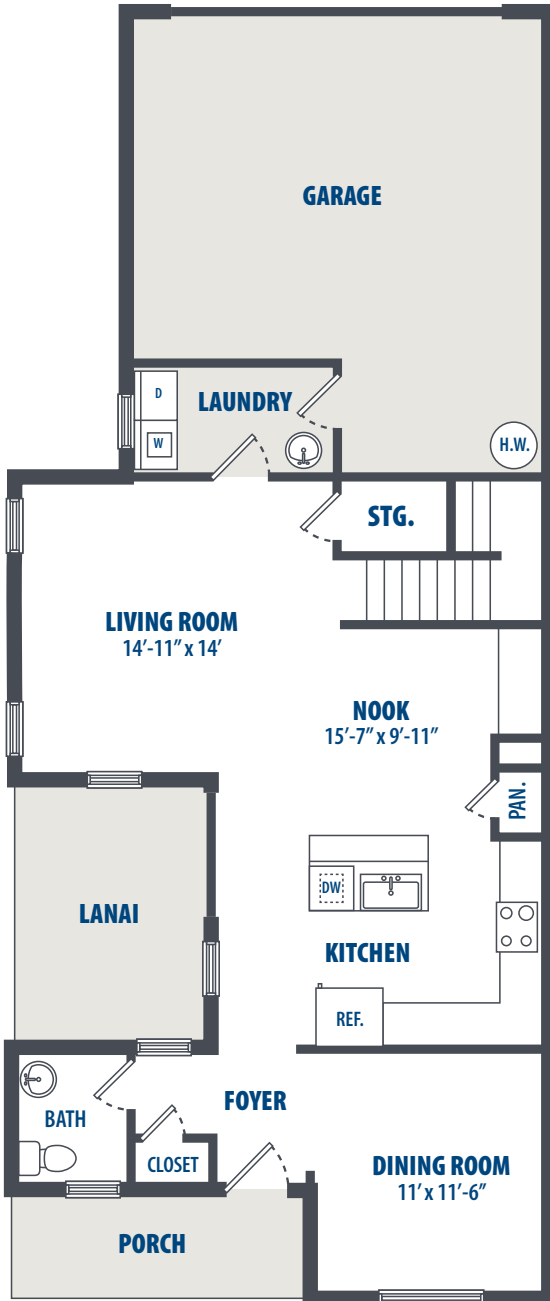

RADFORD TERRACE - PLUMERIA

3 Bedroom | 2.5 Bath | 1762 Sq. Ft.*

FIRST LEVEL

SECOND LEVEL

3349 Catlin Drive | Honolulu, HI 96818 | Phone: 808-784-7800

**All square footage is approximate.*