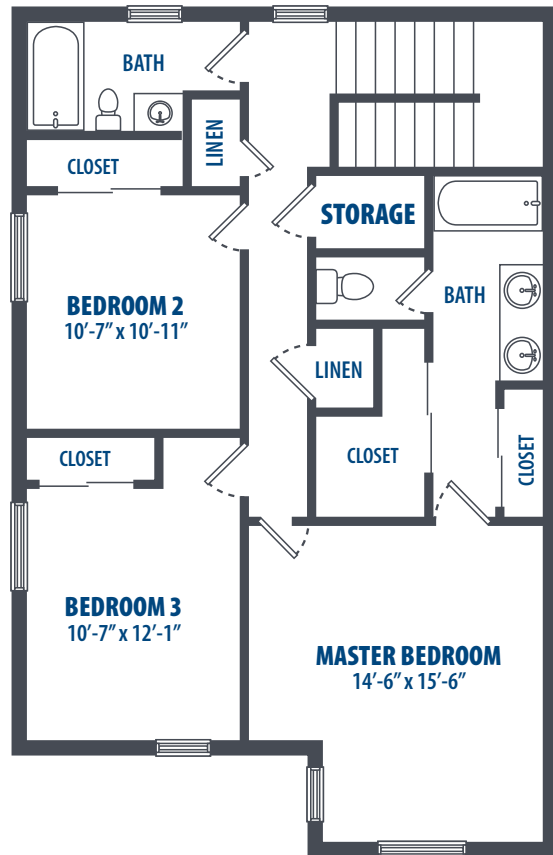

RADFORD TERRACE - PLUMERIA

3 Bedroom | 2.5 Bath | 1762 Sq. Ft.*

FIRST LEVEL

SECOND LEVEL

3349 Catlin Drive | Honolulu, HI 96818 | Phone: 808-784-7800

**All square footage is approximate.*