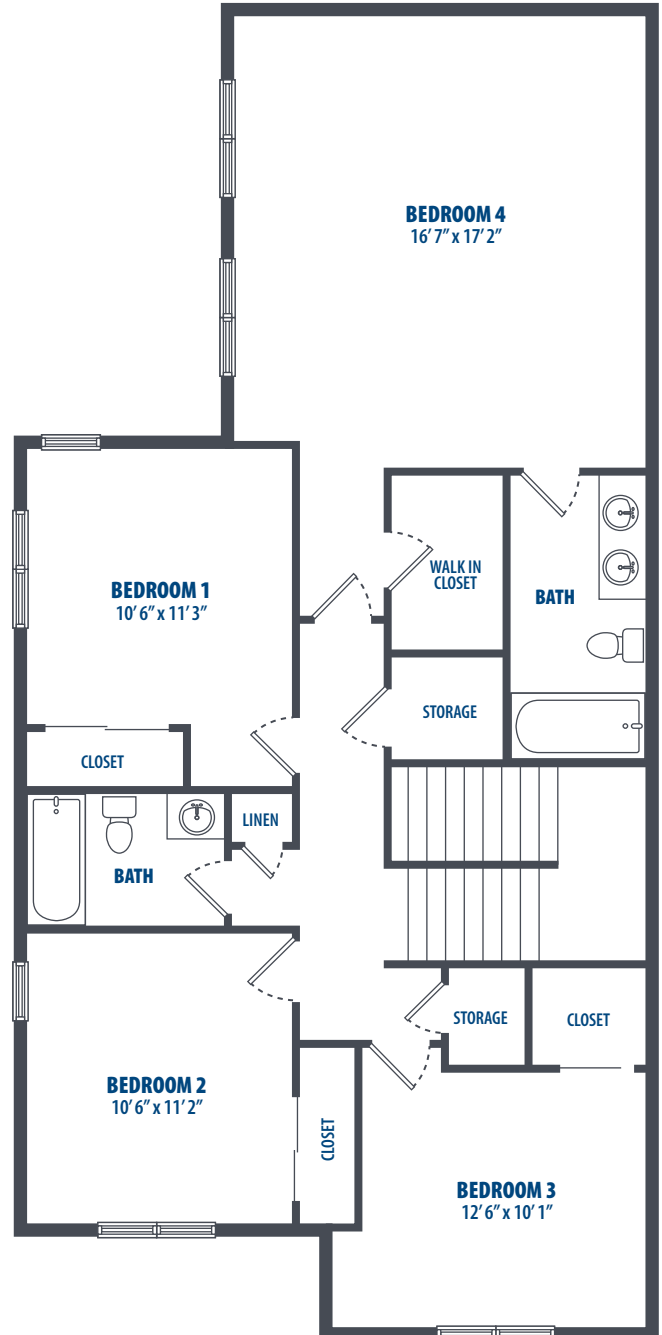

FIRST FLOOR

SECOND FLOOR

3349 Catlin Drive | Honolulu, HI 96818 | Phone: 808-784-7800

**All square footage is approximate.*