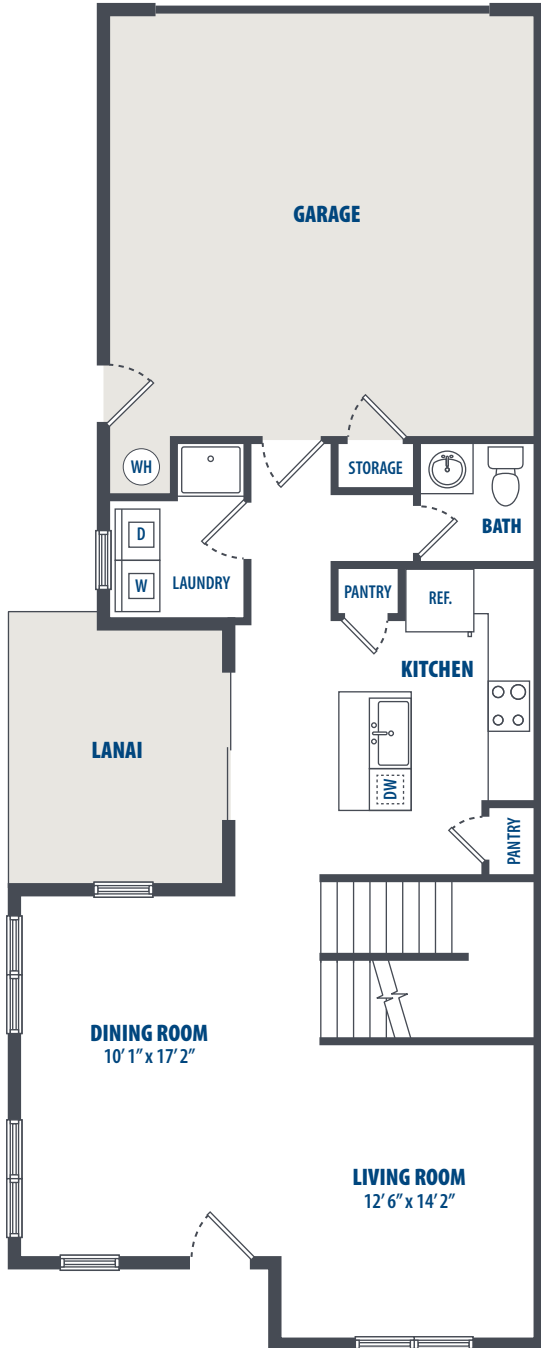

FIRST FLOOR

SECOND FLOOR

3349 Catlin Drive | Honolulu, HI 96818 | Phone: 808-784-7800

**All square footage is approximate.*