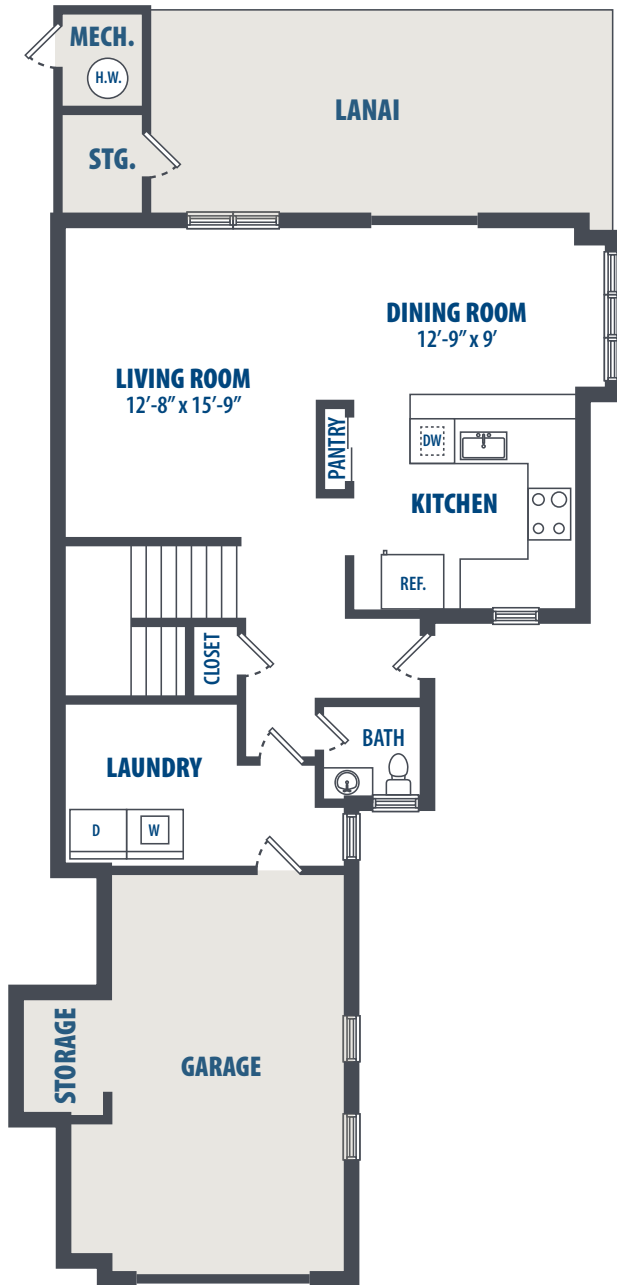

MOANALUA TERRACE - NORTH SHORE

2 Bedroom | 1.5 Bath | 949 Sq. Ft.*

FIRST LEVEL

SECOND LEVEL

3349 Catlin Drive | Honolulu, HI 96818 | Phone: 877-494-8370

**All square footage is approximate.*