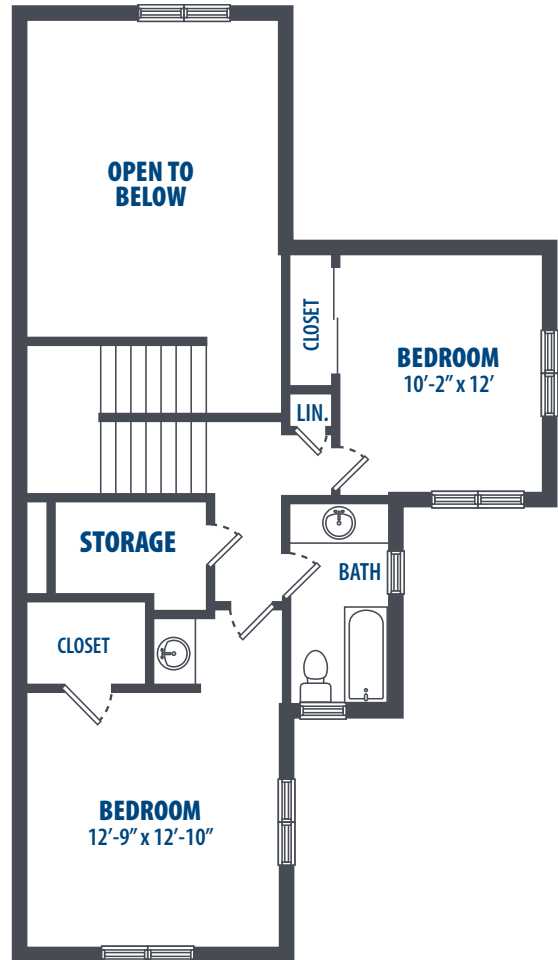

MOANALUA TERRACE - NORTH SHORE

2 Bedroom | 1.5 Bath | 949 Sq. Ft.*

FIRST LEVEL

SECOND LEVEL

3349 Catlin Drive | Honolulu, HI 96818 | Phone: 877-494-8370

**All square footage is approximate.*