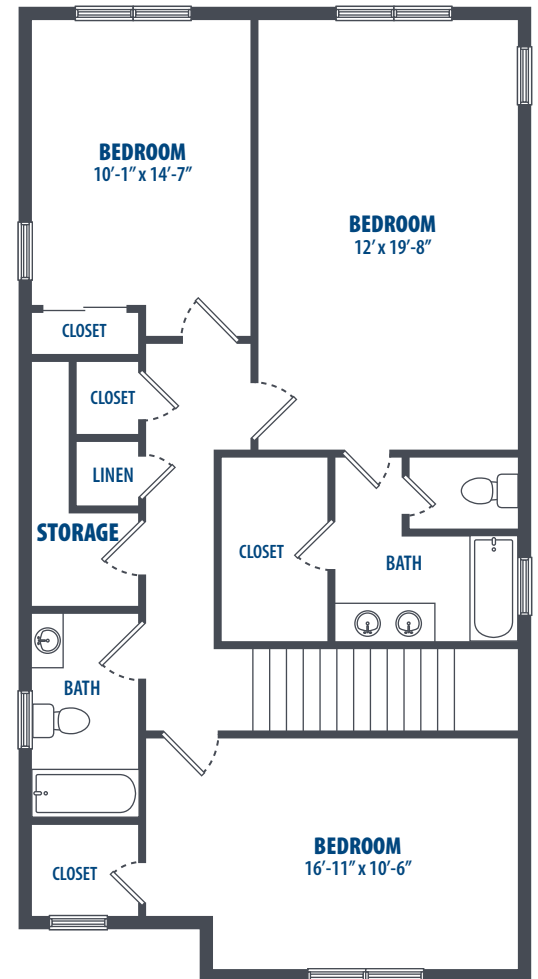

SECOND LEVEL

3349 Catlin Drive | Honolulu, HI 96818 | Phone: 808-784-7800

*All square footage is approximate.