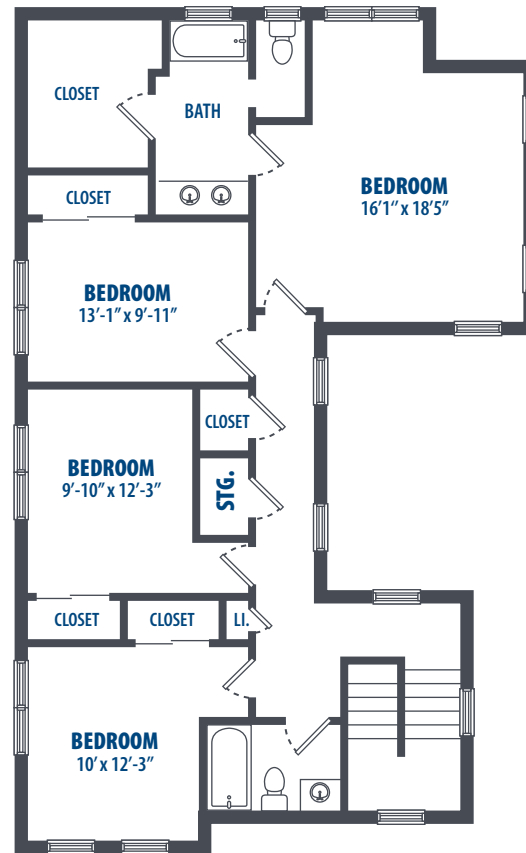

**FIRST LEVEL**

**SECOND LEVEL**

3349 Catlin Drive | Honolulu, HI 96818 | Phone: 808-784-7800

*\*All square footage is approximate.*