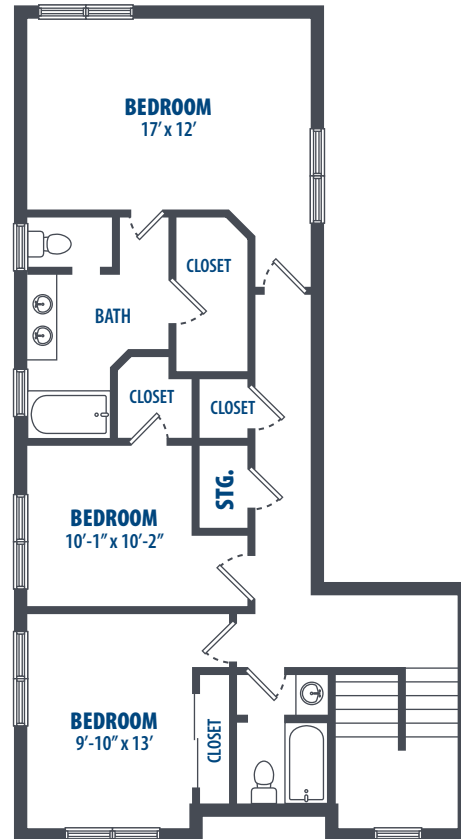

FIRST LEVEL

SECOND LEVEL

3349 Catlin Drive | Honolulu, HI 96818 | Phone: 808-784-7800

**All square footage is approximate.*