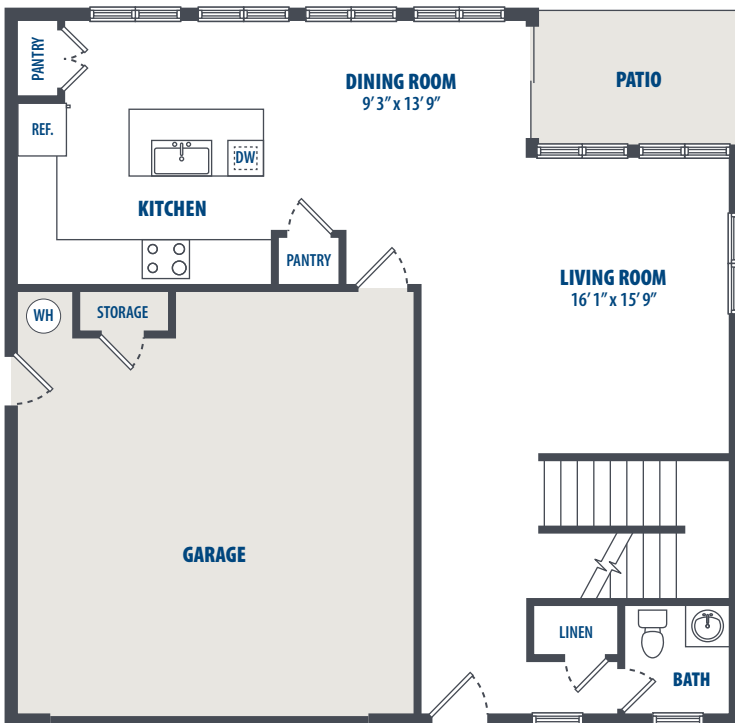

**FORD ISLAND LANDING - 222**

4 Bedroom | 2.5 Bath | 1961 Sq. Ft.\*

**FIRST FLOOR**

3349 Catlin Drive | Honolulu, HI 96818 | Phone: 808-784-7800

*\*All square footage is approximate.*