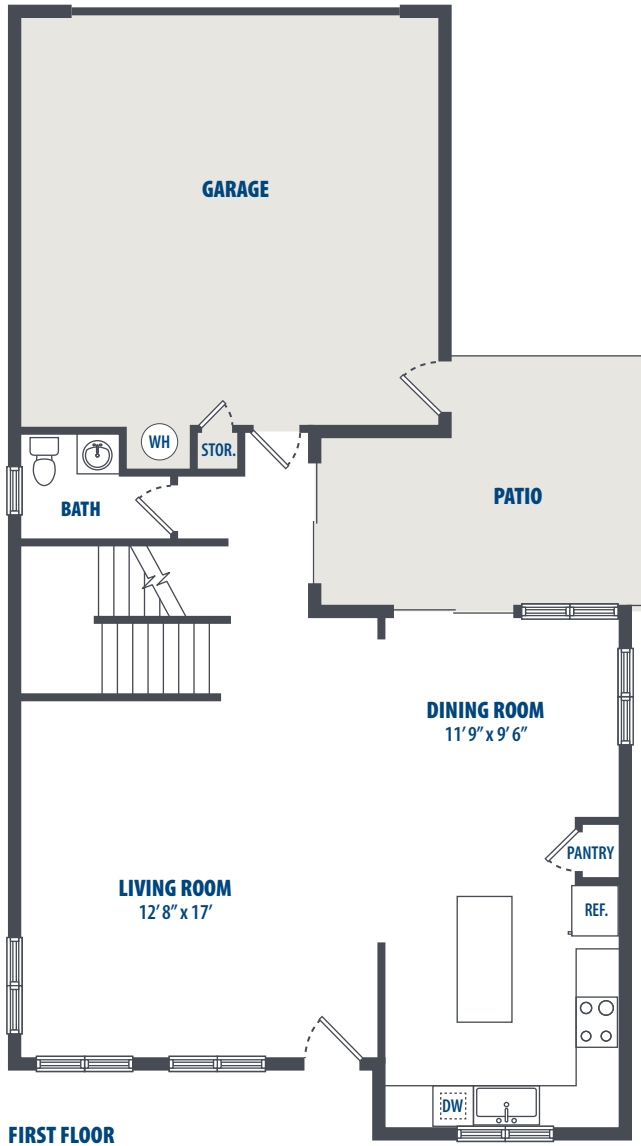

FORD ISLAND LANDING - 211

3 Bedroom | 2.5 Bath | 1737 Sq. Ft.*

3349 Catlin Drive | Honolulu, HI 96818 | Phone: 808-784-7800

**All square footage is approximate.*