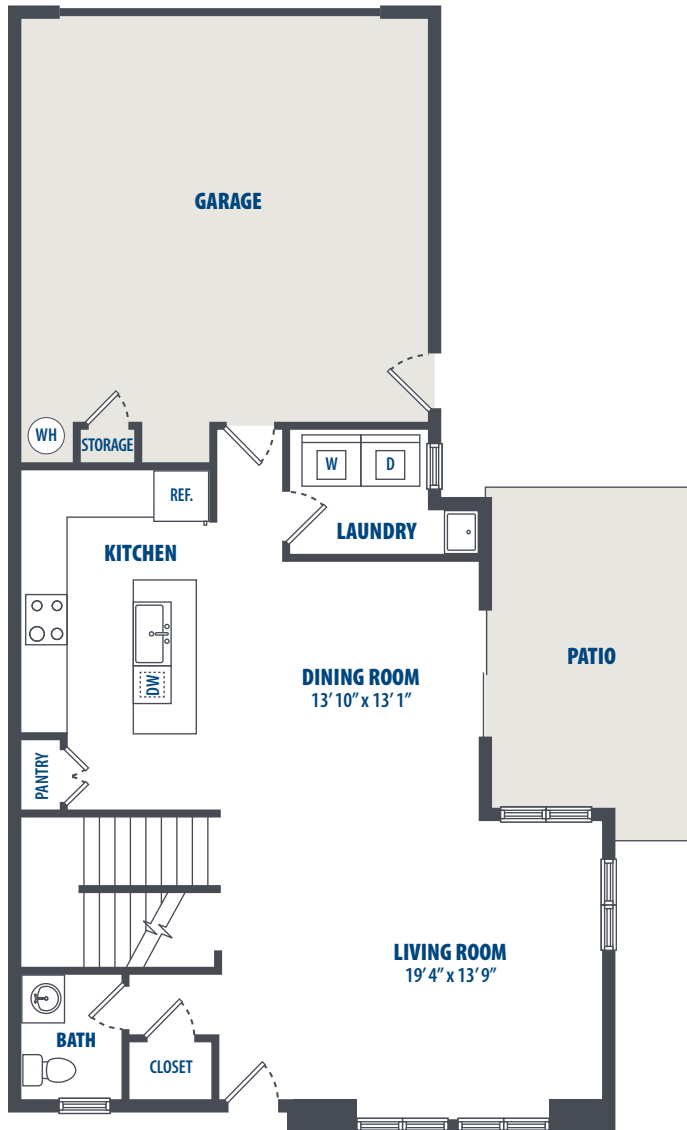

FORD ISLAND LANDING - 210

3 Bedroom | 2.5 Bath | 1771 Sq. Ft.*

FIRST FLOOR

SECOND FLOOR

3349 Catlin Drive | Honolulu, HI 96818 | Phone: 808-784-7800

**All square footage is approximate.*