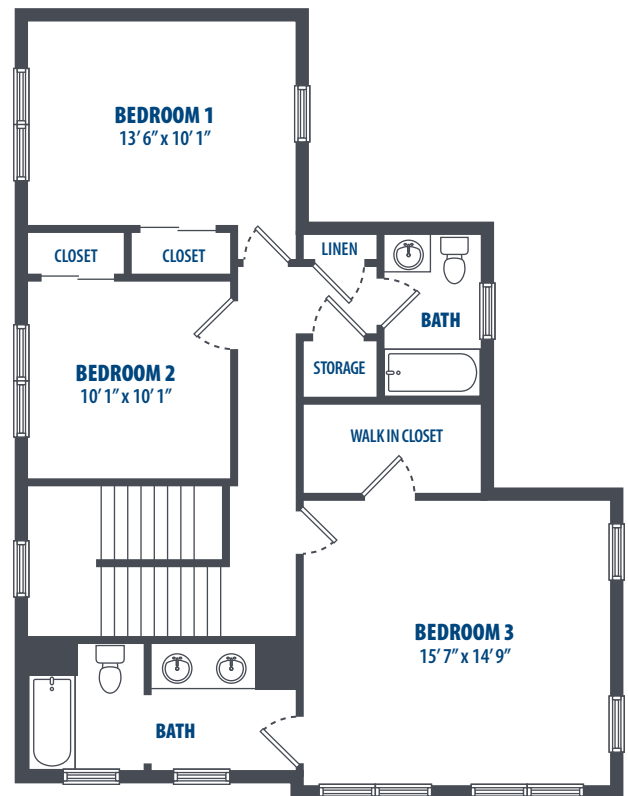

FORD ISLAND LANDING - 210

3 Bedroom | 2.5 Bath | 1771 Sq. Ft.*

FIRST FLOOR

SECOND FLOOR

3349 Catlin Drive | Honolulu, HI 96818 | Phone: 808-784-7800

**All square footage is approximate.*