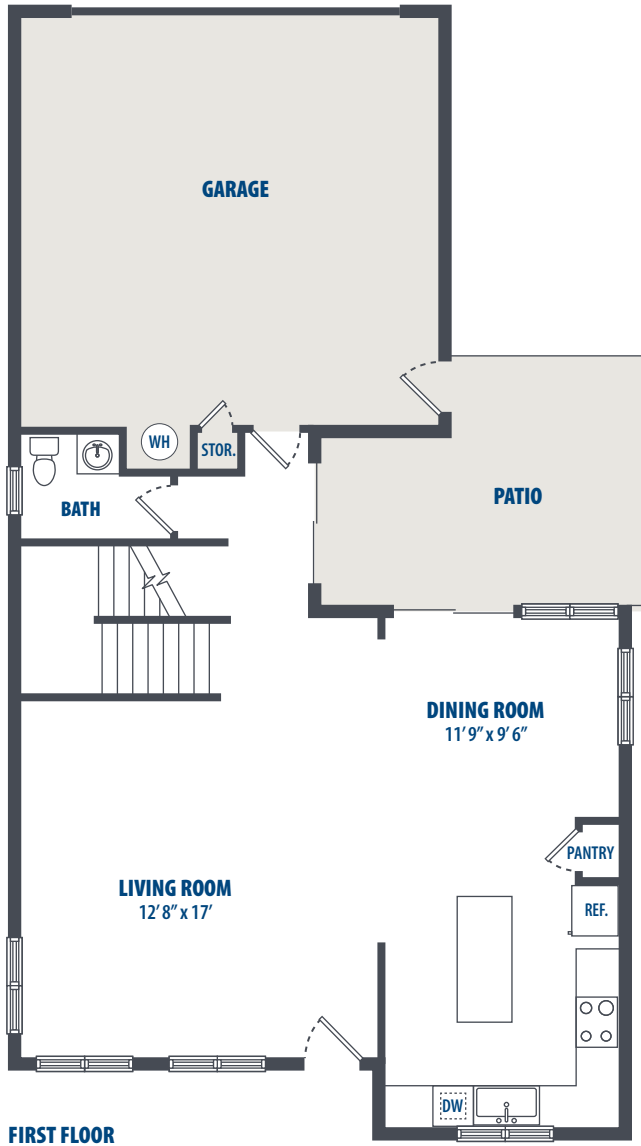

## BATTLESHIP COVE - BODE

3 Bedroom | 2.5 Bath | 1737 Sq. Ft.\*

3349 Catlin Drive | Honolulu, HI 96818 | Phone: 808-784-7800

*\*All square footage is approximate.*