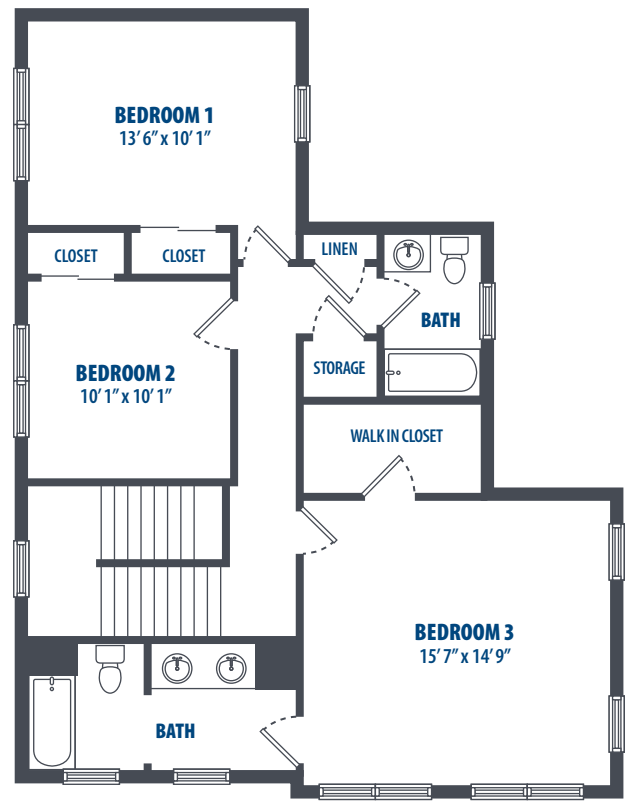

BATTLESHIP COVE - VALKENBURGH

3 Bedroom | 2.5 Bath | 1771 Sq. Ft.*

FIRST FLOOR

SECOND FLOOR

3349 Catlin Drive | Honolulu, HI 96818 | Phone: 808-784-7800

**All square footage is approximate.*